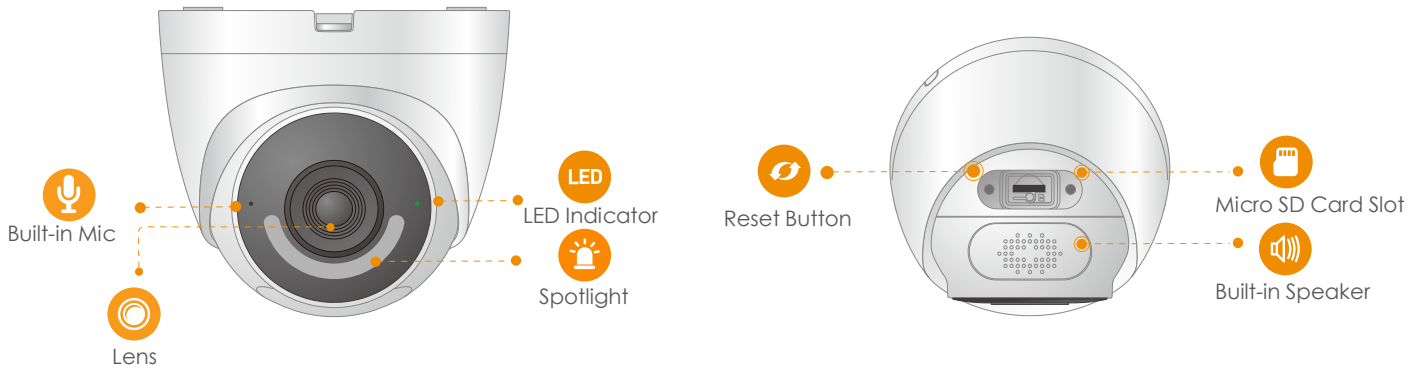

Specifications

Camera

1/2.7" 2 Megapixel Progressive CMOS
2MP(1920 x 1080)
Night Vision: 30m(98ft) Distance
2.8mm/3.6/6mm Fixed Lens
Field of View : 2.8mm: 114° (H), 59° (V), 135° (D)
3.6mm: 93° (H), 48° (V), 118° (D)
6mm: 55° (H), 31° (V), 62° (D)

Video & Audio

Video Compression : H.265/H.264
Up to 25/30fps Frame Rate
16x Digital Zoom
Built-in Mic & Speaker, 110dB Siren
Built-in Spotlight

Notice Management

Motion Detection
Human Detection
Configurable Region

Network

1x 100Mbps Ethernet Port
Wi-Fi:IEEE802.11b/g/n,100m Open Field
External Dual Antennas, 2 x 2 MIMO
Soft AP
CGI, ONVIF
imou App: iOS, Android

Auxiliary Interface

Micro SD Card Slot(up to 256GB)
Reset Button

General

DC 12V1A Power Supply
Power Consumption:≤7W
Material: Metal + Plastic
Working Environment:-30° C~+60° C, Less Than 95%RH
IP67 Weatherproof
Dimensions: 109.9 × 109.9 × 102.2mm (4.3 × 4.3 × 4inch)
Weight: 352g (0.91lb)
CE, FCC

What's in the box

- 1x Camera
- 1x Quick Start Guide
- 1x Power Adapter
- 1x Mounting Plate
- 1x Screw Package
- 1x Installation Position Map
- 1x Waterproof Connector