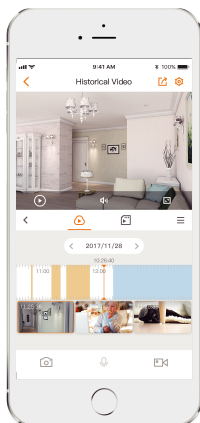

**1080P FHD Video**  
See more than 720P

**Active Deterrence**  
Scare away unwelcome visitors with built-in spotlight and 110dB security siren

**H.265 Codec**  
Save more high-quality video in less space

**Two-way Talk**  
Real-time communicate with people at the camera

**Human Detection**  
Quickly detects human target and triggers alarms

**IP67**  
Weatherproof for outdoor conditions

**Wi-Fi Connection**  
IEEE802.11b/g/n(2.4GHz)

**Micro SD Card Slot**  
Supports up to 256GB local storage

**Cloud Service**  
Live video, storage, alarm alerts and more