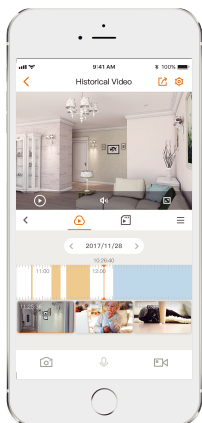

Imou

Cell PT

IPC-K9EP-3T0WE
IPC-K9EN-3T0WE

3MP H.265 Wi-Fi Battery Camera

The Cell PT set up with 2.4GHz Wi-Fi is a 100% wire-free rechargeable camera that delivers well-rounded home protection for up to almost 365 days on one single charge. With 2K, IP66 Weatherproof, the Cell PT outdoor provides a huge field of view so you can see every corner of your home. Equipped with a built-in microphone and speaker, the outdoor camera allows you to listen and talk to anyone. Easy wireless installation—no need to connect your security camera to electrical wiring. Compatible with Amazon Alexa.

-  **3MP QHD Video**
See more details than 1080P
-  **Siren & Spotlight**
Once an intruder is detected, the camera's spotlights and siren will be triggered or manually activated to warn off the would-be criminal.
-  **Two-way Talk**
Using variable sound when taking real-time talk with people in front of the camera
-  **IP66**
Weatherproof for outdoor conditions
-  **100% Wire-Free**
Supports 2.4 GHz Wi-Fi, Free of network cabling and power wiring hassles
-  **PIR+Human Detection**
Discerns people and motion detection. More accurate alerts.
-  **Auto Tracking**
Track moving targets in time.
-  **Flexible and Secure Storage**
insert a micro SD card for local storage (up to 256GB).
-  **15000mAh Rechargeable Battery**
DC 5V Power Supply Rechargeable Battery Power
-  **Low-Battery Notifications**
Informs you when battery level goes down to 20%, 10%, so you can charge it in time.
-  **Type-C**
Type-C interface with better adaptability.
-  **Works with Solar Panel**
Works with Imou Solar Panel for battery charging

Camera

3MP(2304*1296)
 Night Vision: 20m(23ft) Distance
 3.6mm Fixed Lens
 Field of View : 88° (H), 45° (V), 107° (D),
 (330° Pan, 90° Tilt)

Video & Audio

Video Compression : H.265
 Up to 15fps Frame Rate
 8x Digital Zoom
 Two-way Audio