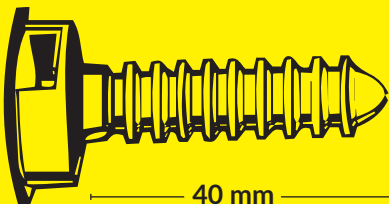

38 mm

EASYHOLD MINI PLUG - EH1B7/EH1W7

- Hole size = 6-7 mm
- 100 per packet
- 60 packets per box
- Weight = 6 kg
- Dimensions = 22 x 26 x 34 cm
- Recommended cable tie = T30 R (150 x 3.5 mm)
- Ideal for holding cables/pipes 10-20 mm in diameter

35 mm

EASYHOLD PLUG - EH1B8/EH1W8

- Hole size = 8 mm
- 100 per packet
- 20 packets per box
- Weight = 4.6 kg
- Dimensions = 22 x 26 x 35 cm
- Recommended cable tie = T50 R (204 x 4.7 mm)
- Ideal for holding cables/pipes 20-40 mm in diameter
- SABS Tested to 105 kg pull out force

45 mm

EASYHOLD ANCHOR - EH2B8/EH2W8

- Hole size = 8 mm
- 100 per packet
- 25 packets per box
- Weight = 4.4 kg
- Dimensions = 22 x 26 x 34 cm
- Best plastic nail

40 mm

EASYHOLD MAXI PLUG - EH1B10/EH1W8

- Hole size = 10 mm
- 50 per packet
- 20 packets per box
- Weight = 5.4 kg
- Dimensions = 22 x 26 x 34 cm
- Recommended cable tie = T120 R (395 x 7.8 mm)
- Ideal for holding cables/pipes 40-100 mm in diameter
- SABS Tested to 122 kg pull out force

WHAT DO THE CODES MEAN?

COLOUR (BLACK, WHITE, ORANGE, TAN OR GREY)

EH1B8

DRILL HOLE SIZE (MM)

Established in 1989, Easyhold is a fast transforming innovative electrical product development and manufacturing company. From humble beginnings, Easyhold has become a trend setter in the industry.