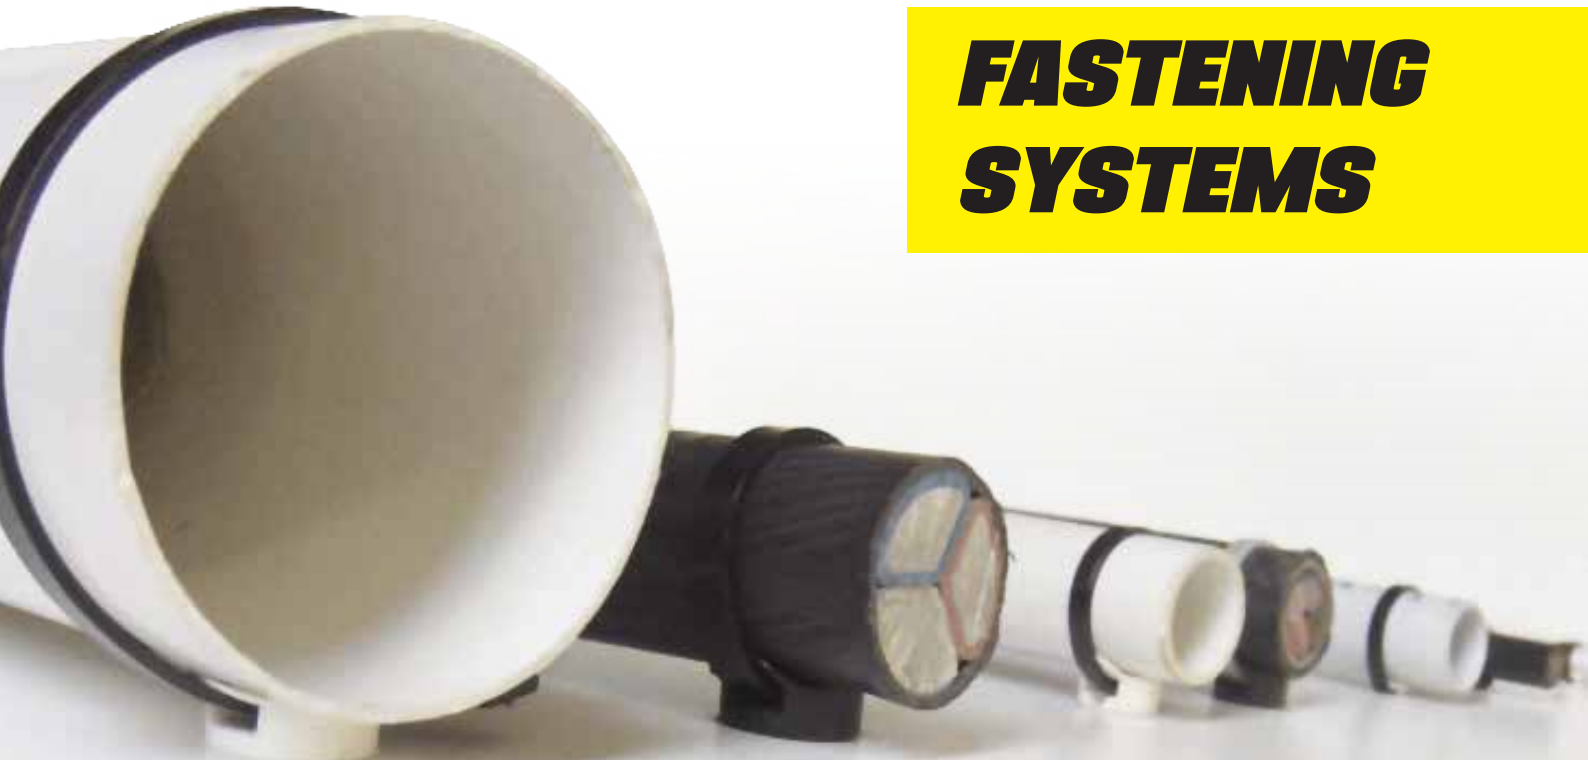

EASYHOLD

FASTENING SYSTEMS

NOT JUST FOR SECURING CABLES AND PIPES

MAXIPLUG
10 mm

ANCHOR
8 mm

PLUG
8 mm

MINIPLUG
7 mm

MINI6
6 mm

EASY TO INSTALL

SABS
TESTED

1 DRILL HOLE SIZE

2 HAMMER IN PLUG

3 SECURE WITH CABLE TIE

FASTENING SYSTEMS INSTALLS IN HALF THE TIME

22 mm

EASYHOLD MINI 6 - EH1B6/EH1W6

38 mm

EASYHOLD MINI PLUG - EH1B7/EH1W7

- Hole size = 6-7 mm
- 100 per packet
- 60 packets per box
- Weight = 6 kg
- Dimensions = 22 x 26 x 34 cm
- Recommended cable tie = T30 R (150 x 3.5 mm)
- Ideal for holding cables/pipes 10-20 mm in diameter