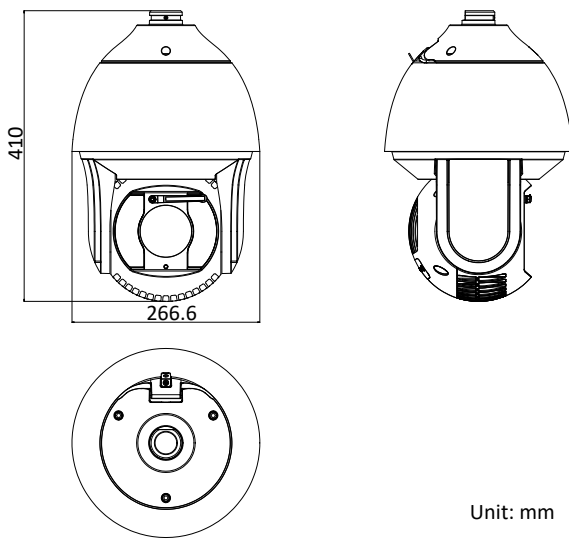

Protection Level	IP67 Standard, IK10 (only supported by camera without wiper), TVS 6,000V Lightning Protection, Surge Protection and Voltage Transient Protection
Dimensions	Φ 266.6 mm × 410 mm (Φ10.50" × 16.14")
Weight	Approx. 8 kg (17.64 lb)

Order Model

DS-2DF8225IX-AEL (B), without wiper, 24 VAC & Hi-PoE

DS-2DF8225IX-AELW (B), with wiper, 24 VAC & Hi-PoE

Dimensions

Unit: mm

Accessories

	DS-1604ZJ	Wall Mounting Bracket
	DS-1604ZJ-box	Wall Mounting Bracket with Junction Box
	DS-1604ZJ-box-pole	Vertical Pole Mounting Bracket with Junction Box
	DS-1604ZJ-box-corner	Wall Mounting Bracket with Junction Box
	DS-1660ZJ	Parapet Wall Mounting Bracket
	DS-1619ZJ	Gooseneck Mounting Bracket
	DS-1661ZJ	Pendant Mounting Bracket
	DS-1662ZJ	Pendant Mounting Bracket
	DS-1663ZJ	Ceiling Mounting Bracket
	DS-1667ZJ	Extendable Pole for Pendant Mounting Bracket
	DS-1673ZJ	Horizontal Pole Mounting Bracket
	DS-1682ZJ	Extendable Pole for Pendant Mounting Bracket