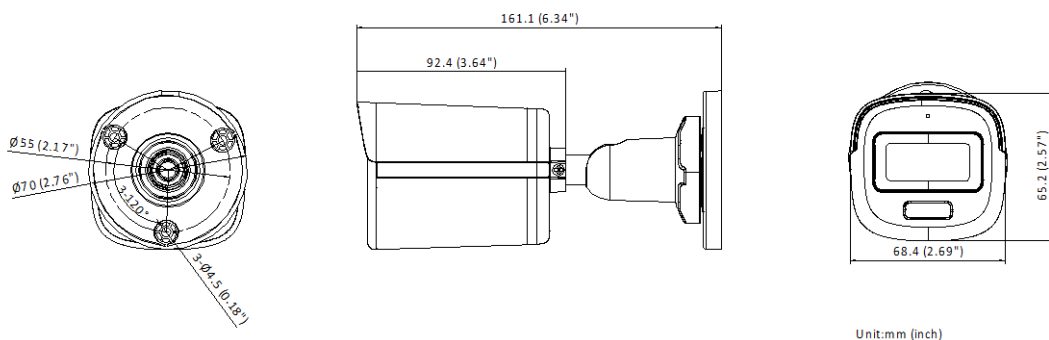

## ▪ Specification

Camera	
Image Sensor	2 MP CMOS
Max. Resolution	1920 (H) × 1080 (V)
Min. Illumination	0.001 Lux @ (F1.0, AGC ON), 0 Lux with white light
Shutter Time	PAL: 1/25 s to 1/50,000 s; NTSC: 1/30 s to 1/50,000 s
Day & Night	ICR
Angle Adjustment	Pan: 0° to 360°, Tilt: 0° to 90°, Rotate: 0° to 360°
Signal System	PAL/NTSC
Lens	
Lens Type	2.8 mm and 3.6 mm fixed focal lens
Focal Length & FOV	2.8 mm, horizontal FOV: 105°, vertical FOV: 56°, diagonal FOV: 126° 3.6 mm, horizontal FOV: 84°, vertical FOV: 46°, diagonal FOV: 98°
Lens Mount	M12
Illuminator	
Supplement Light Type	IR, White Light
Smart Supplement Light	Yes
Supplement Light Range	IR: Up to 20 m, White Light: Up to 20 m
Image	
Image Parameters Switch	STD/HIGH-SAT/HIGHLIGHT
Image Settings	Brightness, Sharpness, Anti-banding, AGC
Frame Rate	TVI: 1080p @25 fps/30 fps CVI: 1080p @25 fps/30 fps AHD: 1080p @25 fps/30 fps CVBS: PAL/NTSC
Day/Night Mode	Auto/Color/BW (Black and White)
Wide Dynamic Range (WDR)	Digital WDR
Noise Reduction	3D DNR/2D DNR
White Balance	Auto, Manual
Image Enhancement	DWDR, BLC, HLC, Global
Interface	
Video Output	Switchable TVI/AHD/CVI/CVBS
Built-in Microphone	Yes
General	
Material	Plastic
Power	12 VDC ± 25%, max. 2.9 W, *You are recommended to use one power adapter to supply the power for one camera.
Dimension	161.1 mm × 68.4 mm × 65.2 mm (6.34" × 2.69" × 2.57")
Weight	Approx. 235 g (0.52 lb.)
Operating Condition	-40 °C to 60 °C (-40 °F to 140 °F). Humidity 90% or less (non-condensing)
Communication	HIKVISION-C

Language	English
<b>Approval</b>	
Protection	IP67

▪ **Available Model**

DS-2CE10DF0T-LPFS

▪ **Dimension**

▪ **Accessory**

▪ **Optional**

DS-1280ZJ-XS Junction box	DS-2280ZJ Wall mount
	

**Headquarters**