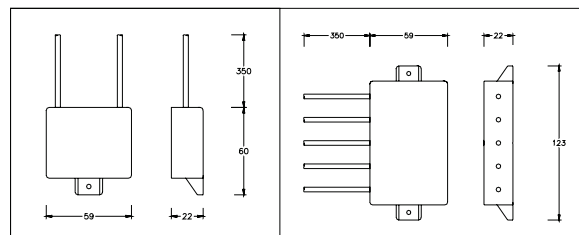

THE LIMITORLINE SERIES

Outdoor weatherproof protectors

Features

- High energy protection.
- Compact design.
- Suitable for primary or secondary protection.
- Easy installation
- Weatherproof housing

The Limitor line range of outdoor surge protectors are ideal for the protection of electrical installations, Motor switchgear, borehole pumps and other Equipment situated in hostile environments. Hermetically sealed, these units have 300mm wires Leads for easy installation. Various voltages are available.

12-00061

Specifications	
Max operating voltage	230v
Nominal discharge current isn (8/20)	275v
Max discharge current ismax (8/20)	40kA
Residual voltage at 5kA (8/20)	<950V
Response time	<25ns
Temperature range	-20°C to +70°C
Standards compliance	SABS 171, NWS 11081, IEC99.4
1 pole	12-00271
2 pole	12-00370
4 pole	12-00061