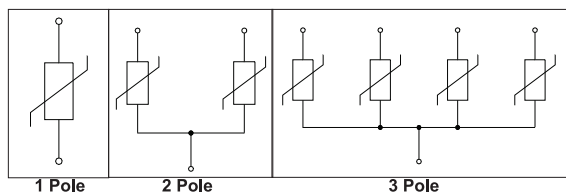

THE LIMITORLINE SERIES

Outdoor weatherproof protectors

Features

- High energy protection.
- Compact design.
- Suitable for primary or secondary protection.
- Easy installation
- Weatherproof housing

The Limitor line range of outdoor surge protectors are ideal for the protection of electrical installations, Motor switchgear, borehole pumps and other Equipment situated in hostile environments. Hermetically sealed, these units have 300mm wires Leads for easy installation. Various voltages are available.

12-00061

Specifications	
Max operating voltage	230v
Nominal discharge current isn (8/20)	275v
Max discharge current ismax (8/20)	40kA
Residual voltage at 5kA (8/20)	<950V
Response time	<25ns
Temperature range	-20°C to +70°C
Standards compliance	SABS 171, NWS 11081, IEC99.4
1 pole	12-00271
2 pole	12-00370
4 pole	12-00061