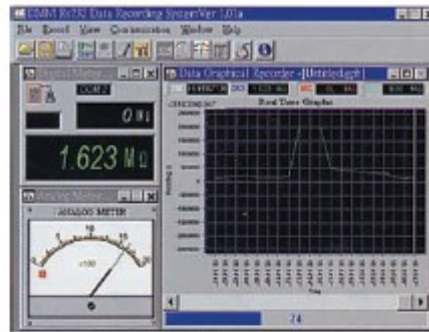

TBR

- Optical interface adaptor

Cable & Software Specification

Cable & Software (USB PLUG)	DMM
TBU20X	TBM251/252/255/257
TBU82X	TBM811/812/525/829
	Clamp
TBR13X	TBM135/155/157
TBRUSB (USB Adaptor)	Fits all TBR RS232 serial plugs