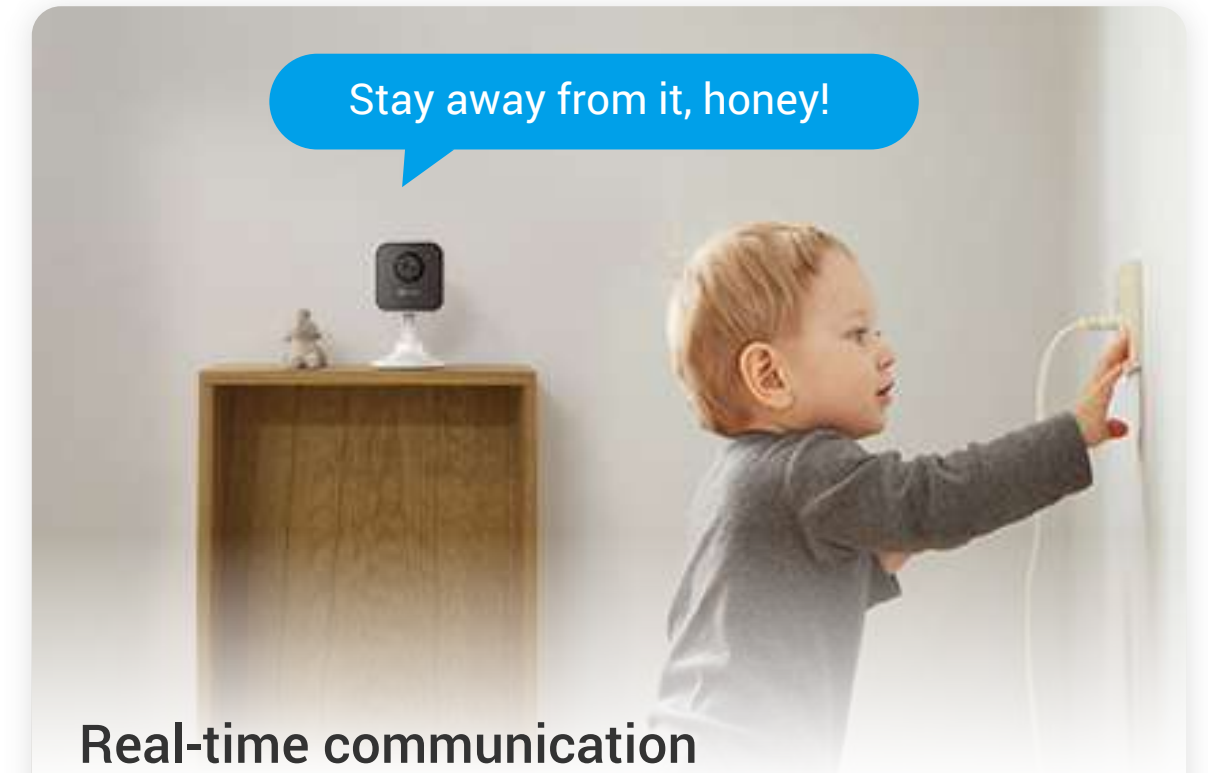

H1c Type-C

Smart Home Wi-Fi Camera

Peace of mind delivered in a petite way

Simple but reliable, the H1c can be your essential indoor camera to keep an eye on your kids and pets, while offering protection to your home from day to night. As a petite, plug-in camera that fits any home space, the camera gets all the basics right. It offers great video quality, sharp night vision, motion detection and two-way audio, and provides extra convenience with its easy-to-install design, sleep mode, three sound-alert modes, and more.

Peace of mind at night

The camera protects your sweet dreams even in dim lights. It captures activities with sharp night vision of up to 10 meters (32 feet).

Instant, insightful notifications

The camera captures motions and alerts you immediately. You can view alert details and replay captured videos all on your mobile phone.

Super easy installation

Setting up the H1c is a breeze. Place it on any flat surface, or snap it onto any metallic wall with the included magnetic base.

Adjustable audio alerts

You can now hear camera detections from afar. The H1c offers three audio alert modes – silent, short beep, and siren.

Real-time communication

The H1c's full-duplex audio allows you to talk to your loved ones from wherever you are, by simply using the EZVIZ App.

Alexa, show me the baby's room.

Hands-free control

With integration to your voice assistants, you can pull up the video feed by simply saying "Alexa" or "Hey Google".¹