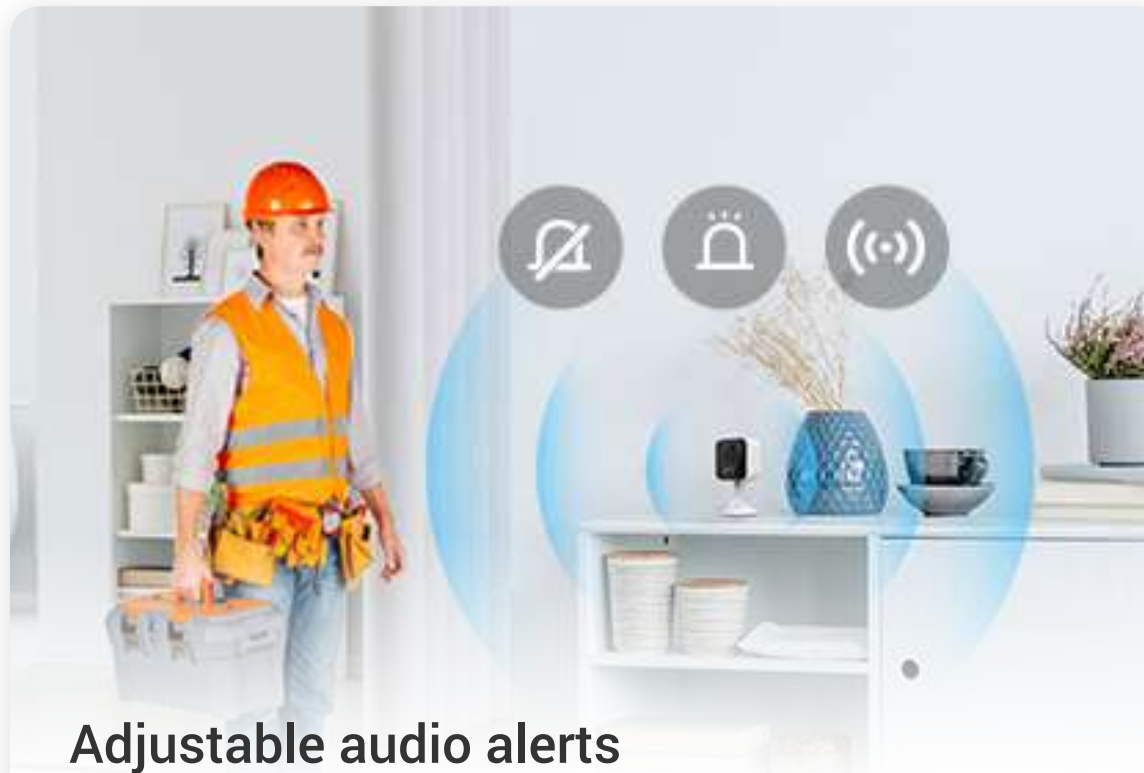

H1c Type-C

Smart Home Wi-Fi Camera

Peace of mind delivered in a petite way

Simple but reliable, the H1c can be your essential indoor camera to keep an eye on your kids and pets, while offering protection to your home from day to night. As a petite, plug-in camera that fits any home space, the camera gets all the basics right. It offers great video quality, sharp night vision, motion detection and two-way audio, and provides extra convenience with its easy-to-install design, sleep mode, three sound-alert modes, and more.

Peace of mind at night

The camera protects your sweet dreams even in dim lights. It captures activities with sharp night vision of up to 10 meters (32 feet).

Instant, insightful notifications

The camera captures motions and alerts you immediately. You can view alert details and replay captured videos all on your mobile phone.

Super easy installation

Setting up the H1c is a breeze. Place it on any flat surface, or snap it onto any metallic wall with the included magnetic base.

Adjustable audio alerts

You can now hear camera detections from afar. The H1c offers three audio alert modes – silent, short beep, and siren.

Real-time communication

The H1c's full-duplex audio allows you to talk to your loved ones from wherever you are, by simply using the EZVIZ App.

Alexa, show me the baby's room.

Hands-free control

With integration to your voice assistants, you can pull up the video feed by simply saying "Alexa" or "Hey Google".¹