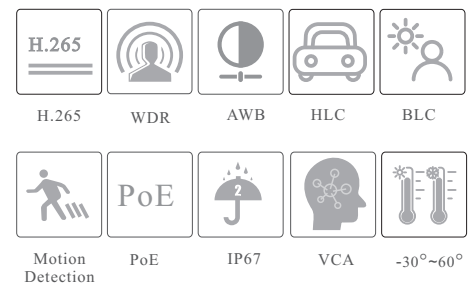

## 5MP IR Water-proof Bullet Network Camera

- H.265+ /H.265 /H.264+/H.264/MJPEG coding
- Max.resolution: 5MP ( 2880 × 1620)
- ICR auto switch, true day / night vision
- 3D DNR, WDR, HLC, BLC, smart IR, etc.
- ROI coding
- 20~30m IR night view distance
- Built-in micro SD card slot, up to 256GB
- DC12V/PoE power supply
- IP 67 ingress protection
- Support three streams
- Support remote monitoring by smart phones& tablet PCs with iOS and Android OS
- Intelligent analytics