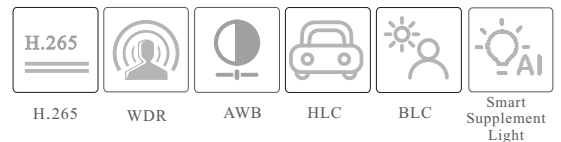

TD-9420S5L-E

2MP Dual Illumination Water-proof
Bullet Network Camera

- H.265+ /H.265 /H.264+ /H.264/MJPEG coding
- Max. resolution: 2MP (1920 × 1080)
- Auto day/night switch
- 3D DNR, WDR, HLC, BLC, etc.
- ROI coding
- Support smart supplement light
- 10~20m white light view distance; 20~30m IR view distance
- PoE power supply
- IP 67 ingress protection
- Support dual streams
- Support remote monitoring by smart phones& tablet PCs with iOS and Android OS
- Support line crossing detection & region intrusion detection
- Support SMD
- Support P2P

PoE	Yes, IEEE802.3af
Supplement Light Range	IR range: 20 ~ 30 m; white light range: 10 ~ 20 m
Ingress Protection	IP67
Others	
Power Supply	PoE
Power Consumption	< 6W
Operating Environment	- 20 °C ~ 55 °C (-4°F~131°F); Humidity: less than 95 % (non-condensing)
Storage Environment	- 20 °C ~ 60°C (-4°F~140°F), Humidity: less than 95 % (non-condensing)
Dimensions (mm)	162.1 × 74.8 × 73.8
Weight (net)	Approx. 0.25KG
Installation	Ceiling mounting; Wall mounting
Certificate	CE, FCC
Environmental Protection	Complies with Directive EU RoHS, WEEE(2012/19/EU) , directive 94/62/EC and REACH(EC1907/2006)