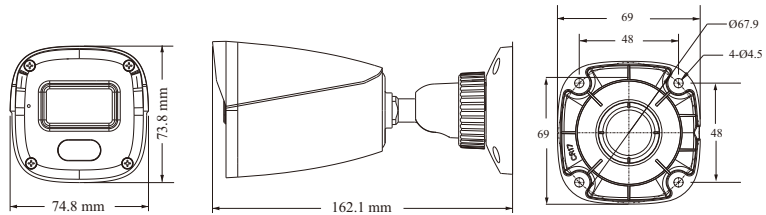

PoE	Yes, IEEE802.3af
Supplement Light Range	IR range: 20 ~ 30 m; white light range: 10 ~ 20 m
Ingress Protection	IP67
Others	
Power Supply	PoE
Power Consumption	< 6W
Operating Environment	- 20 °C ~ 55 °C (-4°F~131°F); Humidity: less than 95 % (non-condensing)
Storage Environment	- 20 °C ~ 60°C (-4°F~140°F), Humidity: less than 95 % (non-condensing)
Dimensions (mm)	162.1 × 74.8 × 73.8
Weight (net)	Approx. 0.25KG
Installation	Ceiling mounting; Wall mounting
Certificate	CE, FCC
Environmental Protection	Complies with Directive EU RoHS, WEEE(2012/19/EU) , directive 94/62/EC and REACH(EC1907/2006)

DIMENSIONS

AVAILABLE ACCESSORIES

AVAILABLE MODEL

Available Model	TD-9420S5L-E(D/PN/AW2)
-----------------	------------------------