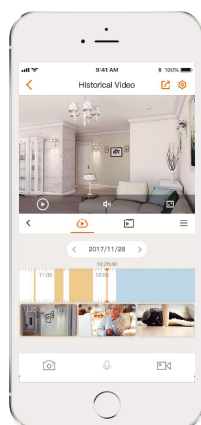

Stay close with what you care

With Cloud service, you will have access to what you care as long as Internet is available. You can record daily or motion videos on Cloud and play back anytime anywhere.