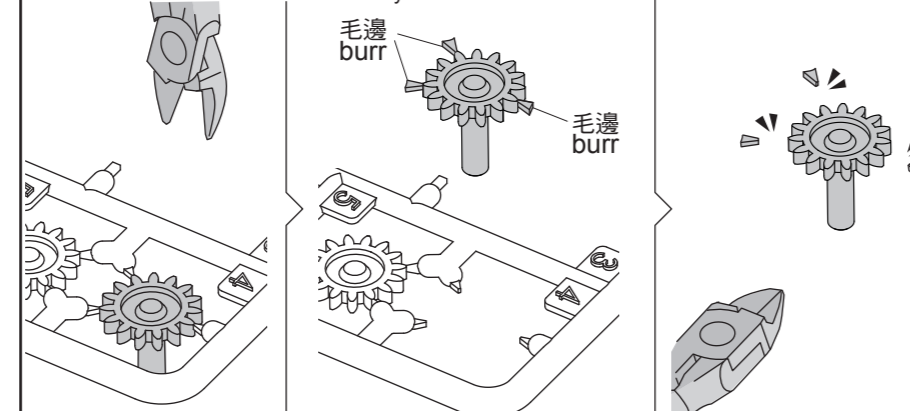

小技巧提醒 Hints

剪下零件時請將毛邊剪切乾淨，以免產生間隙影響組裝。
Cut off the burrs before assembly.