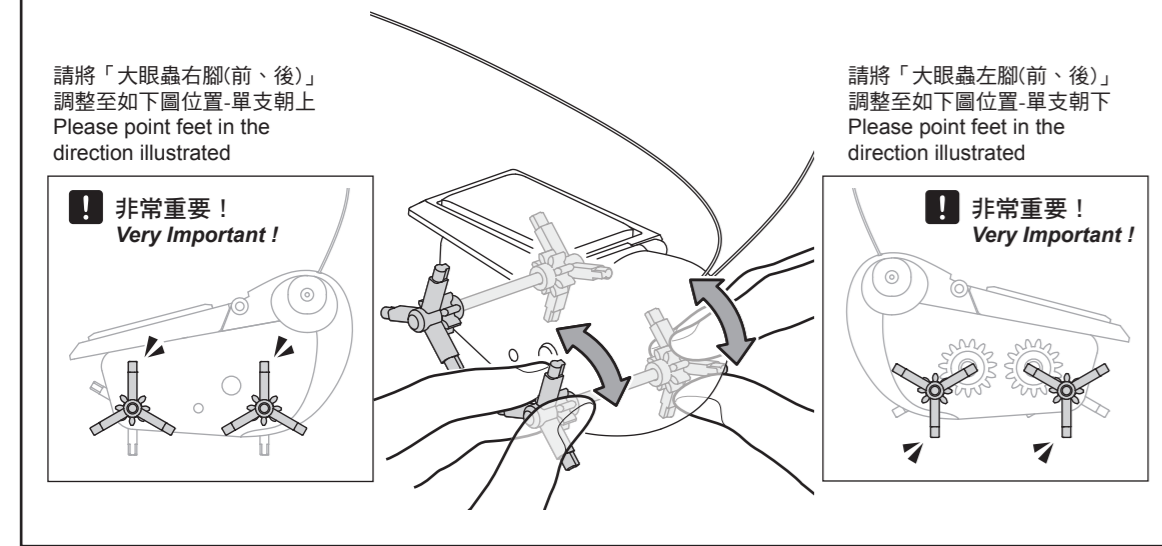

若需要購買零件，請參照以下零件表
When ordering parts, please include the following

1. 請留下訂購人姓名、寄送地址、連絡電話、E-mail
   Name, address (no P.O. Box), telephone number, and email address.
2. 請註明產品名稱、產品型號、零件名稱、零件型號以及數量
   Model name and model number, Part name, part number, and quantity.
3. 如有任何需求，請洽您的經銷商
   Please contact local distributor if any query.

GE-683 太陽能大眼蟲 零件表 Parts List

零件型號Part Number	零件名稱 Part Name	數量 Qty
5GE-68300P1	太陽能板馬達組 Solar Panel With Motor	
5GE-68300P2	小齒輪(白色) Pinion Gear(White)	
5GE-68300P3	齒輪(紅色) Gear(Red)	
5GE-68300P4	齒輪(橘色) Gear(Orange)	
5GE-68300P5	圓軸齒輪組(藍色) Gear With Shaft(Blue)	
5GE-68300P6	眼睛 Eyes	
5GE-68300P7	泡棉 Sponge	
5GE-68300P8	觸鬚 Antenna	
5GE-68300P9	圓軸(短) Round Shaft(Short)	
5GE-68300P10	圓軸(中) Round Shaft(Medium)	
5GE-68300P11	圓軸(長) Round Shaft(Long)	
5GE-68300PPA	塑膠模型零件A Plastic Part A	
5GE-68300PPB	塑膠模型零件B Plastic Part B	
5GE-68300IM	說明書 Manual