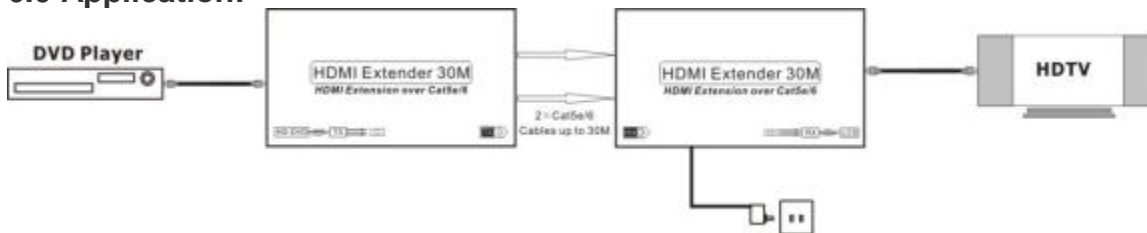

4.0 Specification:

HDMI version-----HDMI 3D

HDCP version-----HDCP1.2
 Support HDMI resolution-----1080P/1080i/720P/576P/576i/480P/480i
 Support video color bit-----deep color 24bit/36bit
 Support audio format-----LPCM/Dolby-AC3/DST7.1/DSD
 Input video signal-----5.0Volts P-P
 HDMI Input cable distance-----≤5 Meter
 Network cable-----≤30 Meter
 HDMI Output cable distance-----≤5 Meter
 Data transfer speed-----6.75Gbps-10.2Gbps
 Operating Humidity range-----5 to 90%RH(No Condensation)
 Operating Temperature range----- -15 to+55°C(5 to 131 °F)
 Power adapter format-----Input AC(50Hz-60Hz)100-240V
 Power supply----- DC 5V

5.0 Panel descriptions:

Please study the panel drawings below and become familiar with the signal input(S),output(S)and power requirements.

TX Panel

HDMI Source-----HDMI input interfaces
 S2-----Power Indicator
 S1-----HDMI signal Indicator
 CAT5e/6-1-----cat5e/6 output port-1
 CAT5e/6-2-----cat5e/6 output port-2

RX Panel

CAT5e/6-1-----cat5e/6 input port-1
 CAT5e/6-2-----cat5e/6 input port-2
 S1-----HDMI signal Indicator
 S2-----Power Indicator
 HDMI LCD-----HDMI output interfaces

6.0 Application:

- 6.01 Connect the signal source(such as HD-DVD,PS3,STB)with HDMI input interfaces.
- 6.02 Connect the display devices(such as HD-LCD,HD-DLP)with HDMI output interfaces.
- 6.03 Connect the Cat5e/6-1 of TX to the Cat5e/6-1 of RX with network cable EIA / TIA 568B.
- 6.04 Connect the Cat5e/6-2 of TX to the Cat5e/6-2 of RX with network cable EIA / TIA 568B.