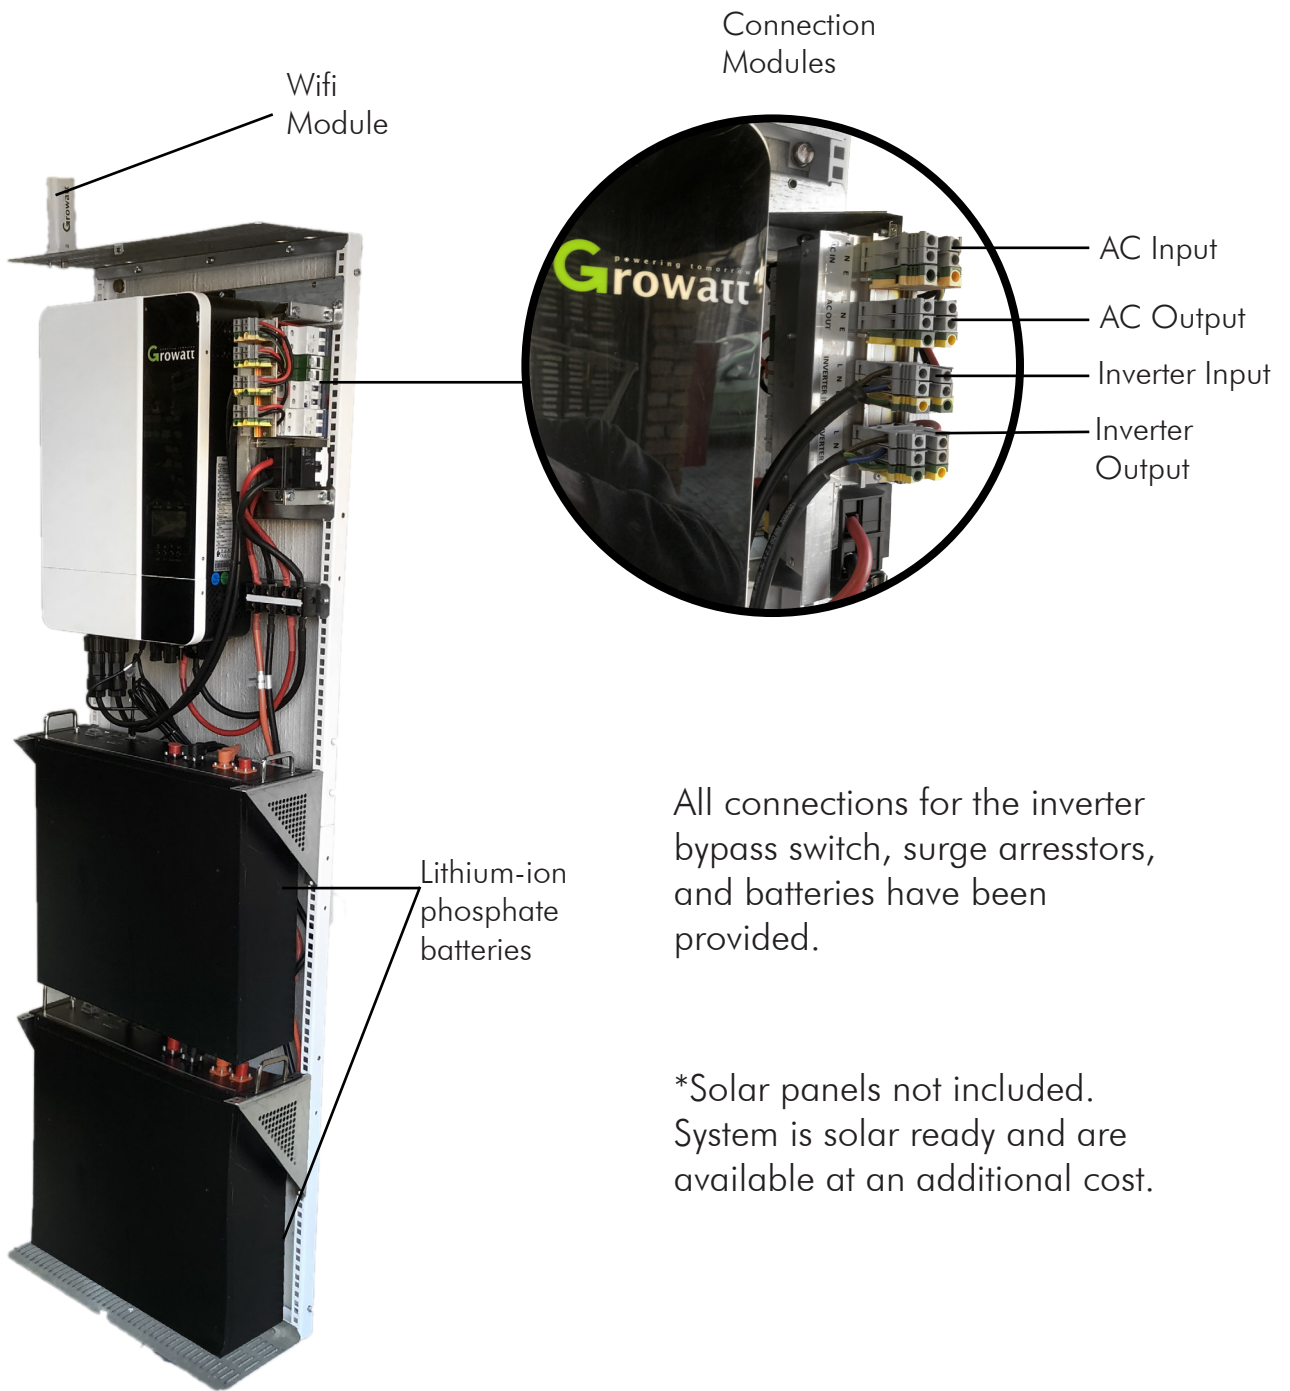

Features

- All-in-one cabinet
- 10kw lithium ion battery
- 5kw Inverter
- 5kw dual MPPT
- Wi-Fi Link Included
- All Curcuit breakers
- Surge arresters
- Change-over switch

The Afrisprout power system takes all the hassle out of installing a back-up system. The unit is easily installed with it's sleek design allowing installation in small areas without being obtrusive in it's looks.

All wiring has been included and a connection to and from the user's distribution board is all that's required.

Specifications

Input Voltage	230 VAC 50Hz
Output Voltage	230 VAC 50Hz
Input Power	5kW
Output Power	5kW
Solar Power*	5kW*
Battery	2 x 5kW Lithium ion phosphate
Size	1600mm x 500mm x 200mm
Weight	45Kg with one battery