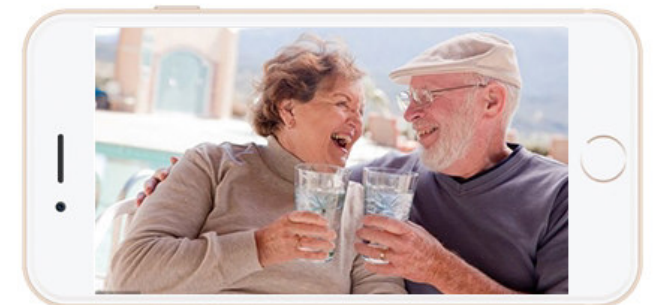

Support Multiple platforms

Support Multi-user View at The Same Time

Happy Moment to Share

Support TF Card Storage & Cloud Storage

Replay Video anytime, anywhere , Never Missed a Frame

Applicable installation environment