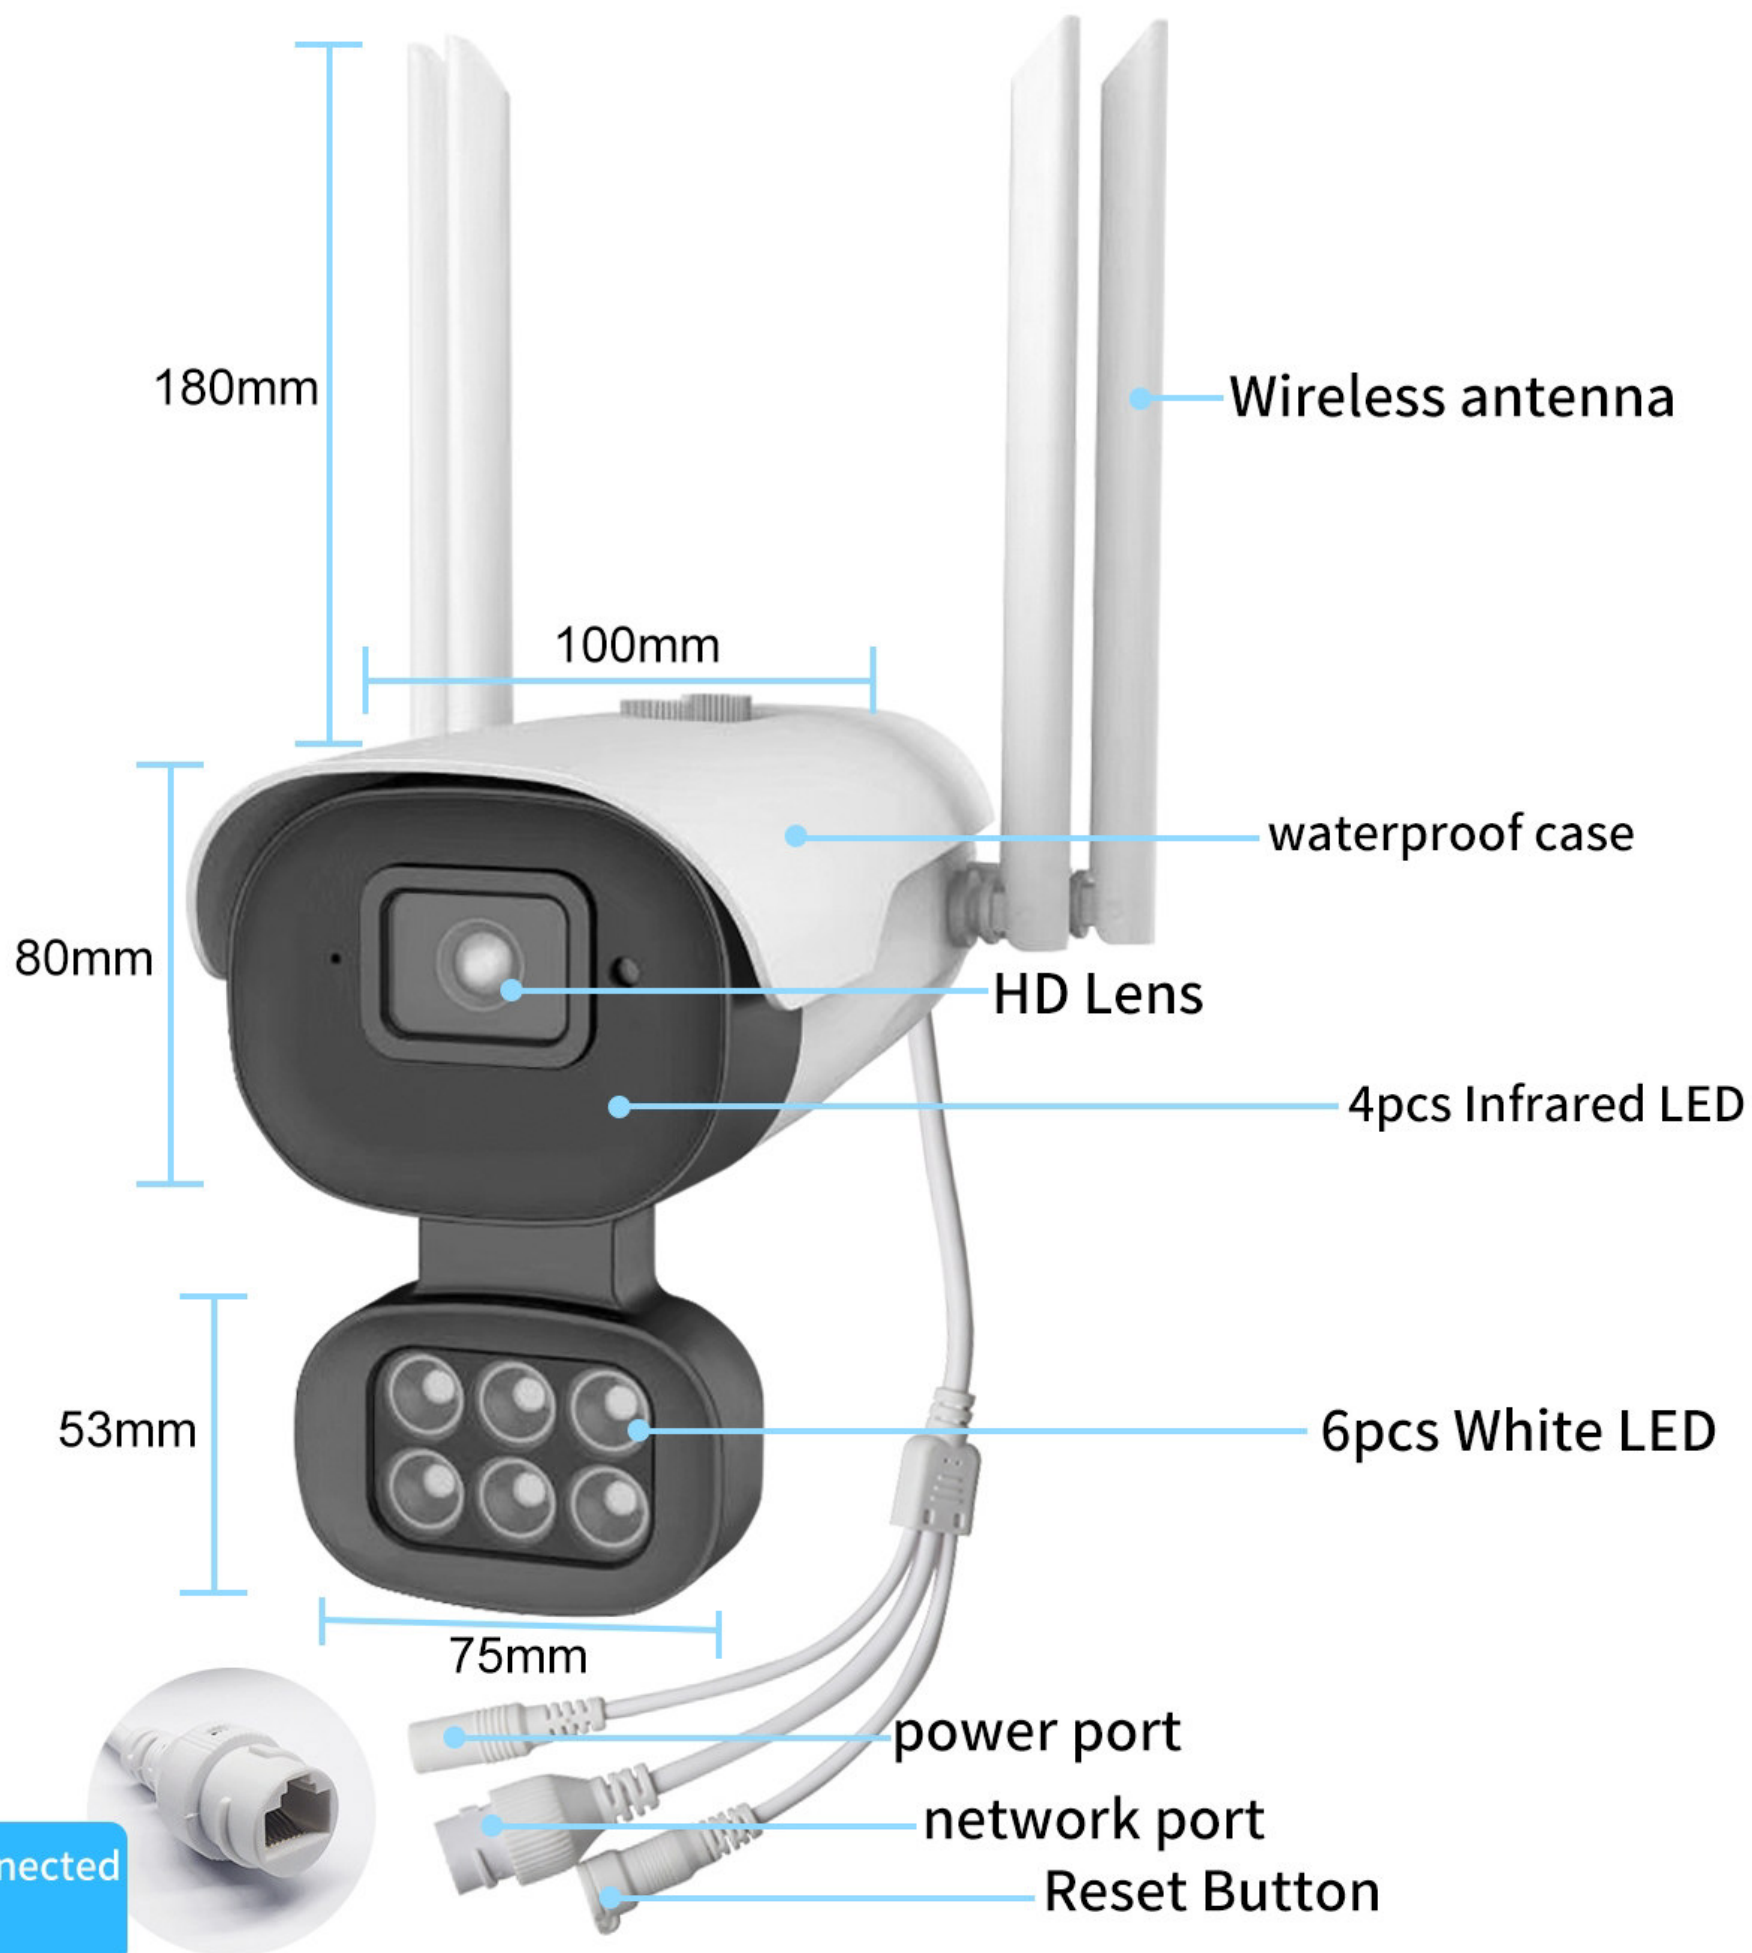

cloud storage

AP hotspot

Two way audio

Smart night vision

Alarm plush

Product details

Packing details

Camera

160mm

241mm

180mm

Color package

Monitoring bracket

cloud disk card

Waterproof
Connector Kits

Screw package

manual

Power supply
(DC12V 2A)

XY WIFI CAM OD30 V380

MODEL:	XY WIFI CAM OD30 V380
APP:	V380 PRO
SYSTEM STRUCTURE:	EMBEDDED LINUX SYSTEM, ARM CHIP STRUCTURE
CHIP:	MSC313E (MSTAR)
RESOLUTION:	3.0MP
SENSOR RESOLUTION:	1/2.9"COMS SC2232H/GC2063 1536*1536
LENS:	4MM
VIEW ANGLE:	80°
VIDEO COMPRESSION STANDARD:	H.265/12FPS
VIDEO FORMAT:	PAL
MINIMUM ILLUMINATION:	0.01LUX@ (F2.0, VGC ON),0.LUXWITH IR
ELECTRONIC SHUTTER:	AUTO
BACKLIGHT COMPENSATION:	SUPPORT
NOISE REDUCTION:	2D、3D
LED QUANTITY:	6PCS INFRARED LED
NETWORK CONNECTION:	WIFI , AP HOTSPOT , RJ45 NETWORK PORT

XY WIFI CAM OD30 V380

NETWORK:	WIFI WIRELESS TRANSMISSION (SUPPORT IEEE802.11B/G/N WIRELESS PROTOCOL).
NIGHT VISION:	IR-CUT SWITCH AUTOMATIC, ABOUT 5-8METERS (IT VARIES FROM ENVIRONMENT) WHITE LED CAN BE REMOTE CONTROL VIA APP: ①TURN ON ②TURN OFF ③ AUTO (IN AUTOMATIC MODE, THE INFRARED LIGHT WILL BE TURNED ON AFTER THE IR-CUT SWITCH TO NIGHT VISION AUTOMATICALLY, IT CAN INTELLIGENTLY DETECTED HUMAN BODY, AND TURN ON/OFF THE WHITE LIGHT INTELLIGENTLY)
AUDIO:	BUILT-IN MICROPHONE AND SPEAKER, SUPPORT TWO-WAY AUDIO AND REAL-TIME TRANSMISSION. ADPCM AUDIO COMPRESSION STANDARD, SELF-ADAPT TO CODE STREAM
NETWORK PROTOCOL:	TCP/IP、UDP、HTTP、DDNS、DHCP、FTP、NTP
ALARM:	MOTION DETECTION AND PICTURE PUSH
ONVIF	SUPPORT ONVIF
STORAGE:	TF CARD (MAX 64G) *** (SD Card Not Included),
POWER INPUT:	12V/2A (INCLUDING POWER SUPPLY)
WORK ENVIRONMENT:	WORKING TEMPERATURE:-10℃ ~ + 50℃ WORKING HUMIDITY: ≤95%RH