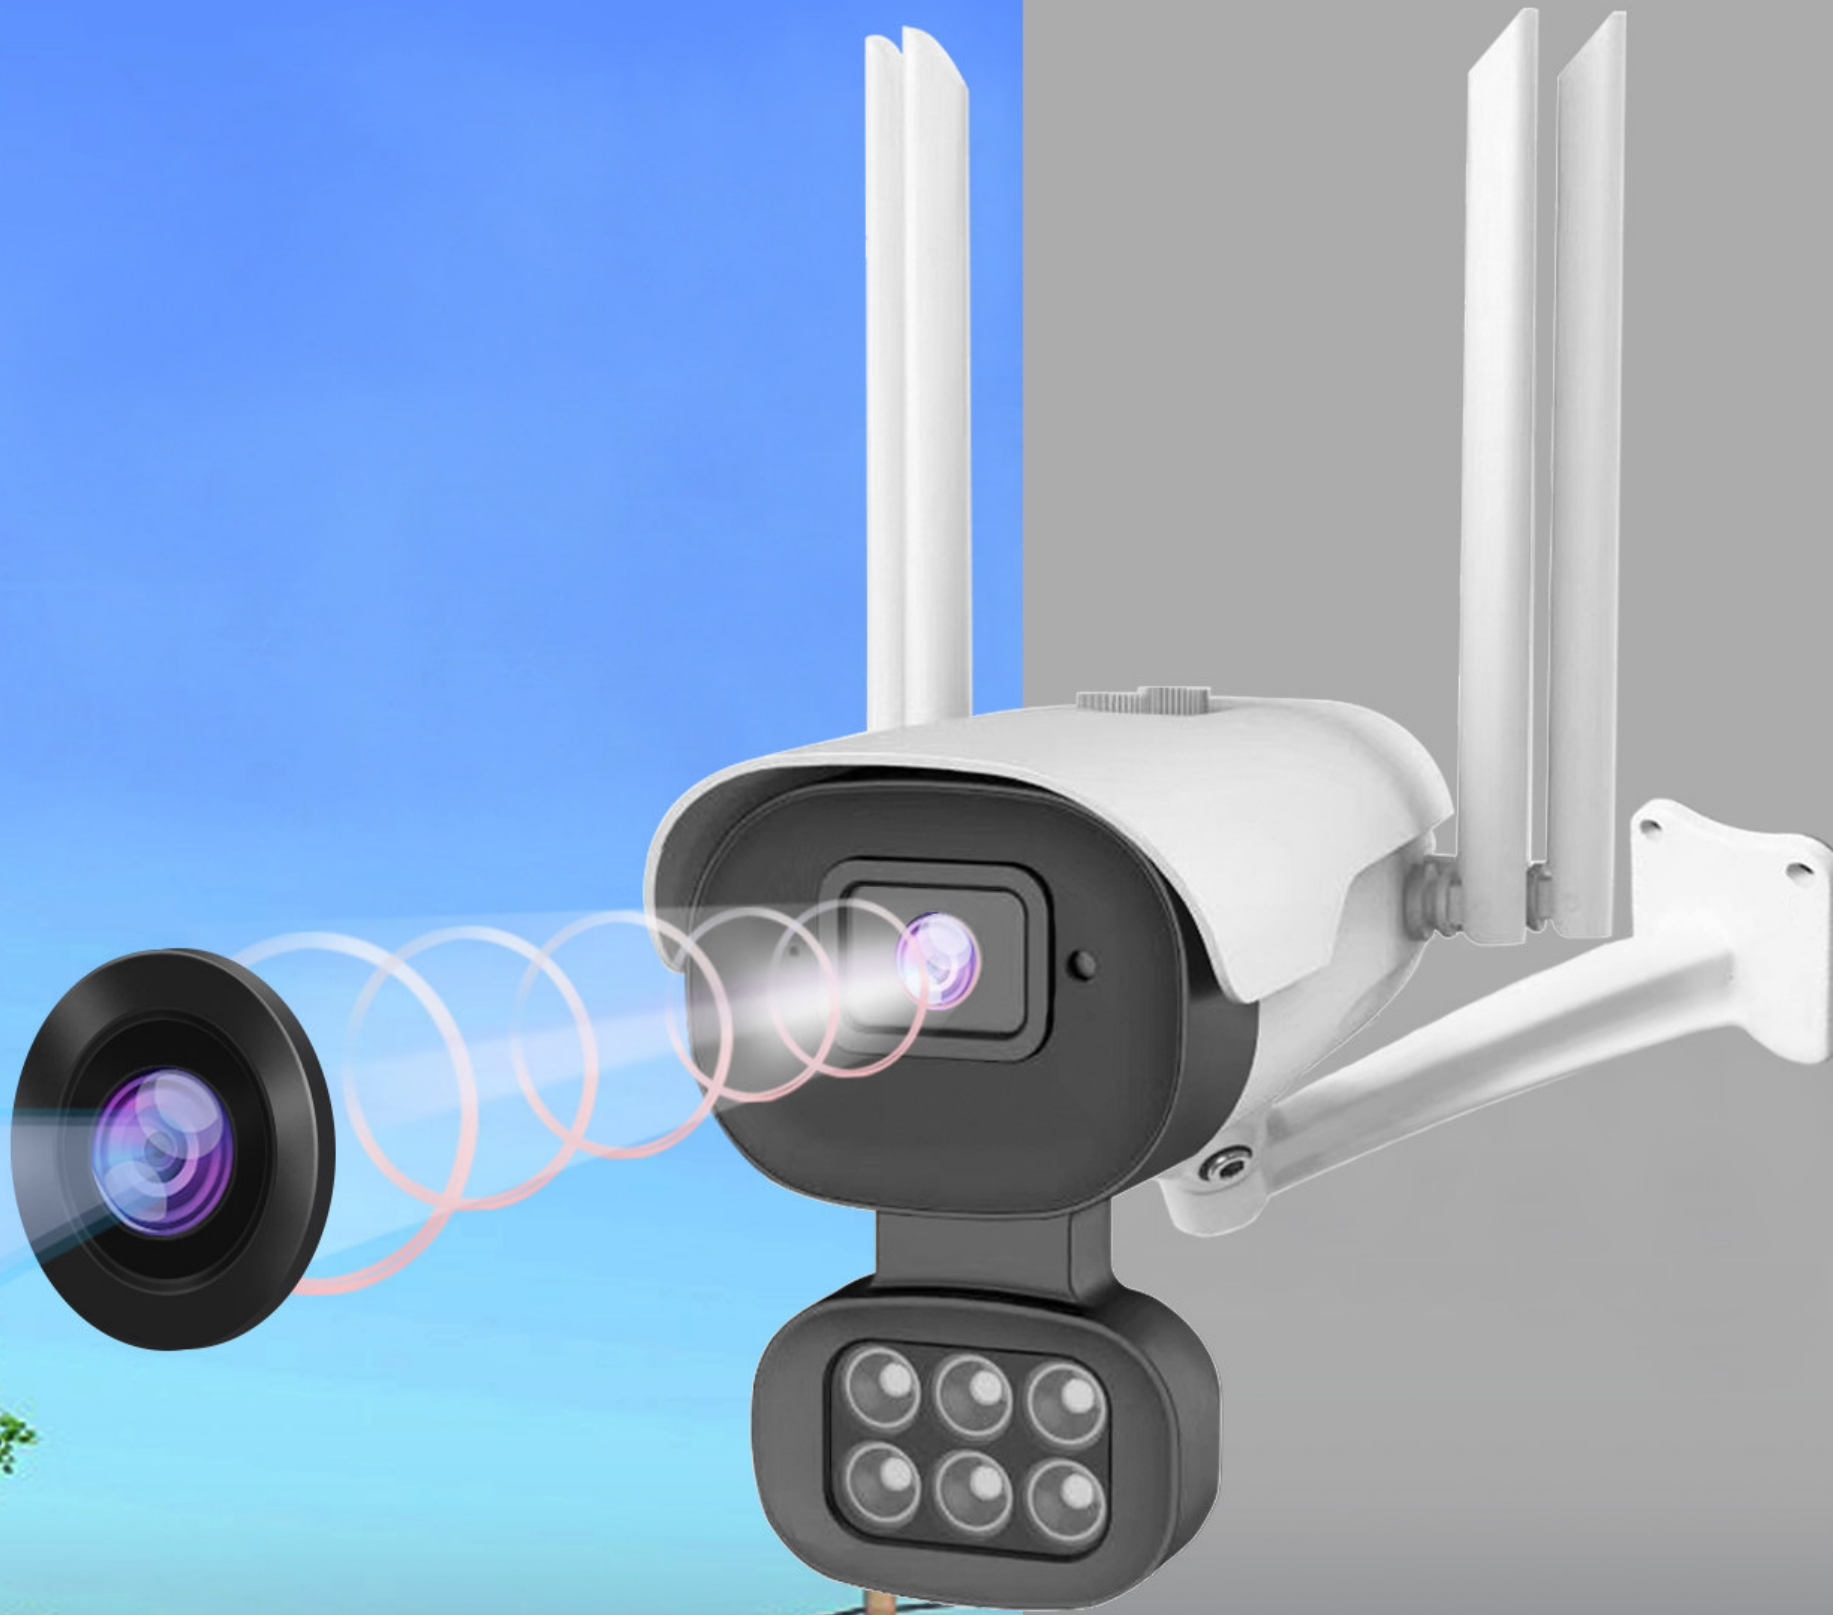

XY WIFI CAM OD30 V380

Real-Time Motion Detection Alarm

Alarm notifications will be sent to you when motion detected

Motion detection

Push notification

WATERPROOF

High quality material, suitable
for indoor use Suitable for
outdoor use All the weather

Durable Design for All Weather

Two Way Audio
Built-in Microphone

HD 1080P(1920x1080P)

Ip66 waterproof

Support TF card

Two-way audio real time chat

Real-time online communication, anytime
anywhere interaction

Every detail is in exquisite 1080P HD
True HD experience

Easy Installation

Super easy installation and configuration, Three connection modes, easy connection, AP hotspots, no network can also monitor

Web Camera