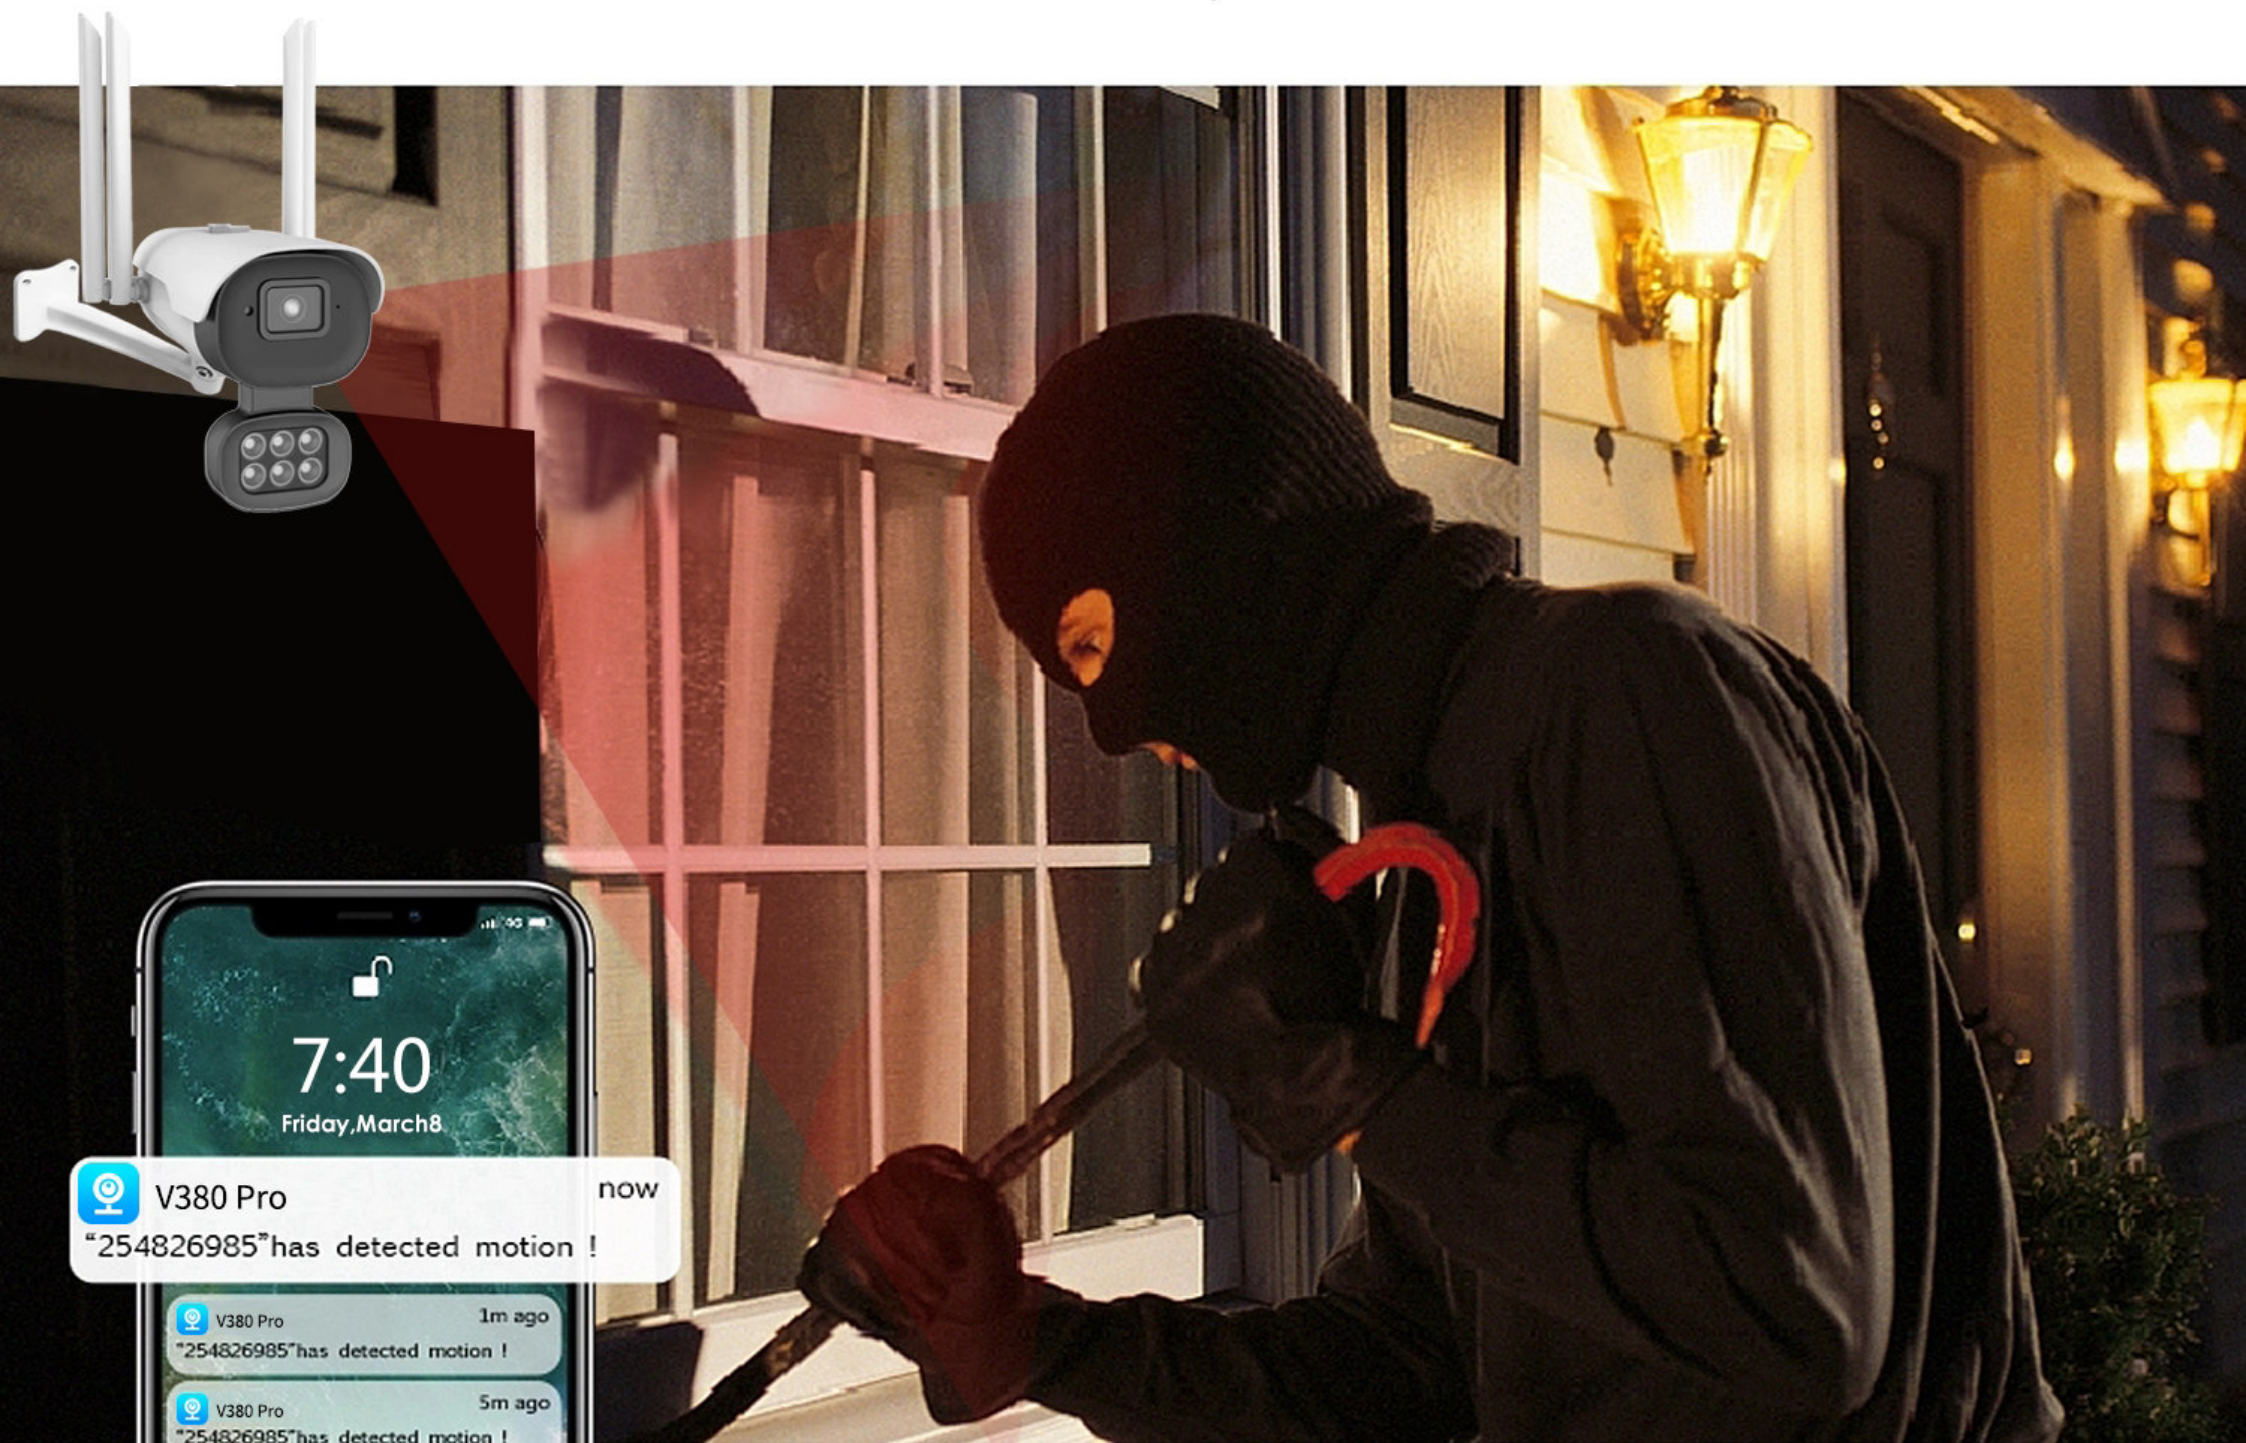

XY WIFI CAM OD30 V380

Real-Time Motion Detection Alarm

Alarm notifications will be sent to you when motion detected

Motion detection

Push notification

WATERPROOF

High quality material, suitable
for indoor use Suitable for
outdoor use All the weather

Durable Design for All Weather

Two Way Audio
Built-in Microphone

HD 1080P(1920x1080P)

Ip66 waterproof

Support TF card

Two-way audio real time chat

Real-time online communication, anytime
anywhere interaction

Every detail is in exquisite 1080P HD
True HD experience

Easy Installation

Super easy installation and configuration, Three connection modes, easy connection, AP hotspots, no network can also monitor

Web Camera