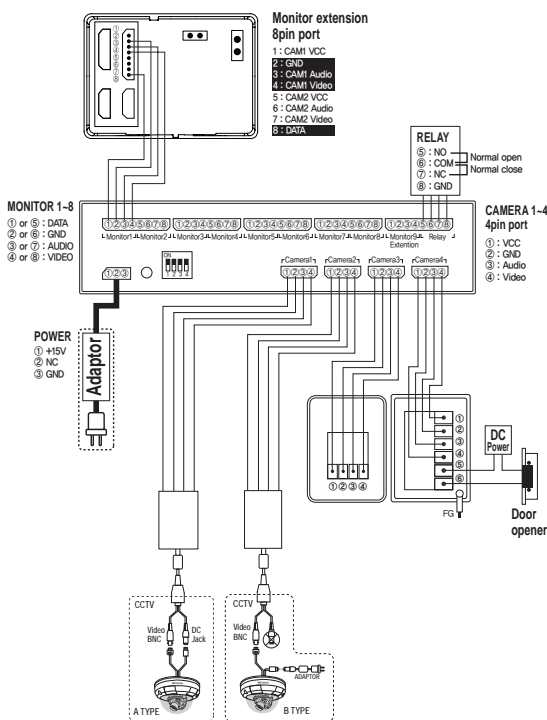

Compatible Monitors

KCV-801/D801, KCV-801R/D801R

KVR-A510/D510

KCV-A374/D374
KCV-A374SD/D374SD

KCV-W354/DW354

KCV-301

KVM-301/D301

System Diagram

up to **16** Houses

Feature

- Up to 4 Door Cameras or CCTV Cameras & 16 Monitors (2 Monitors PER 1 Port) connection
- 2 More KU-ESA connections available in case of setting KU-ESA as SUB (* Max. connection in case of using 3 KU-ESA : 12 Cameras & 48 Monitors)
- One selected Camera Monitoring available
- Internal call & Communication available between extended indoor units
- Multi-call & Video AMP

* In case of using CCTV camera of below 200mA (DC 12V) power consumption and when the distance between CCTV camera and monitor is below 50m, CCTV camera is powered by the monitor. [Wiring Diagram Type A]
 * On the other hand, if the power consumption is over 200mA (DC 12V) and the distance is over 50m, an additional power supply for CCTV camera is necessary. [Wiring Diagram Type B]

Wiring Diagram

Specifications

| Model NO. | KU - ESA |
|---------------------------------|---|
| Power Supply | DC 15V±1V (Stand by : 1.7W, Operation : 13W) |
| Warranted Operation Temperature | 0 ~ 40 °C |
| Wiring Type | 4 Wire Type (Monitor and front door camera) |
| Mount Type | Flush Mount |
| Dimension(mm) | 145(W) x 90(H) x 40(D) mm |
| Communication Type | 1 way Hands free communication |
| Distance | CAMERA TO MONITOR (UTP pair cable : 100m / 0.85 single cable : 100m / 0.65 single cable : 50m) |
| | UNIT TO UNIT (UTP pair cable : 20m / 0.85 single cable : 20m / 0.65 single cable : 10m) |
| Capacity | up to Max one camera per camera port |
| | up to Max two monitors per monitor port up to Max three unit per extension port |