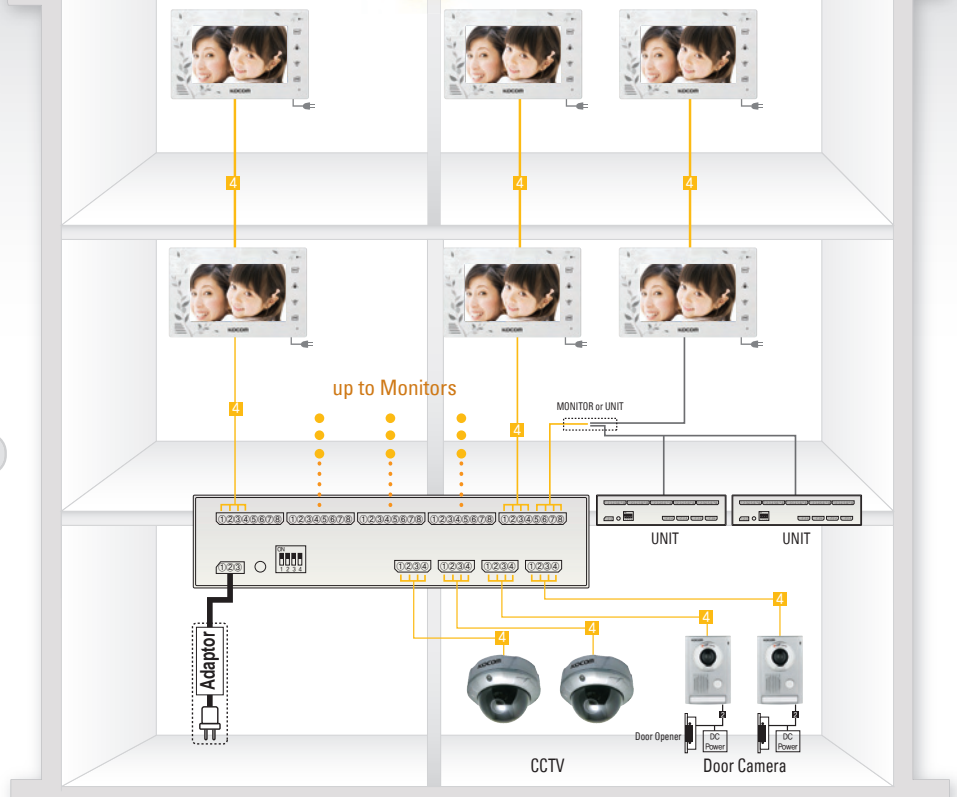

Make possible to connect
4 Door Cameras & 16 Monitors
using **KU-ESA** Distributor

Up to 4 Door Cameras or CCTV Cameras & 16 Monitors (2 Monitors PER 1 Port) connection

2 More KU-ESA connections available in case of setting KU-ESA as SUB

up to **16** Houses

Feature

- Up to 4 Door Cameras or CCTV Cameras & 16 Monitors (2 Monitors PER 1 Port) connection
- 2 More KU-ESA connections available in case of setting KU-ESA as SUB (* Max. connection in case of using 3 KU-ESA : 12 Cameras & 48 Monitors)
- One selected Camera Monitoring available
- Internal call & Communication available between extended indoor units
- Multi-call & Video AMP

* In case of using CCTV camera of below 200mA (DC 12V) power consumption and when the distance between CCTV camera and monitor is below 50m, CCTV camera is powered by the monitor. [Wiring Diagram Type A]
 * On the other hand, if the power consumption is over 200mA (DC 12V) and the distance is over 50m, an additional power supply for CCTV camera is necessary. [Wiring Diagram Type B]

Wiring Diagram

Specifications

| Model NO. | KU - ESA |
|---------------------------------|---|
| Power Supply | DC 15V±1V (Stand by : 1.7W, Operation : 13W) |
| Warranted Operation Temperature | 0 ~ 40 °C |
| Wiring Type | 4 Wire Type (Monitor and front door camera) |
| Mount Type | Flush Mount |
| Dimension(mm) | 145(W) x 90(H) x 40(D) mm |
| Communication Type | 1 way Hands free communication |
| Distance | CAMERA TO MONITOR (UTP pair cable : 100m / 0.85 single cable : 100m / 0.65 single cable : 50m) |
| | UNIT TO UNIT (UTP pair cable : 20m / 0.85 single cable : 20m / 0.65 single cable : 10m) |
| Capacity | up to Max one camera per camera port |
| | up to Max two monitors per monitor port up to Max three unit per extension port |