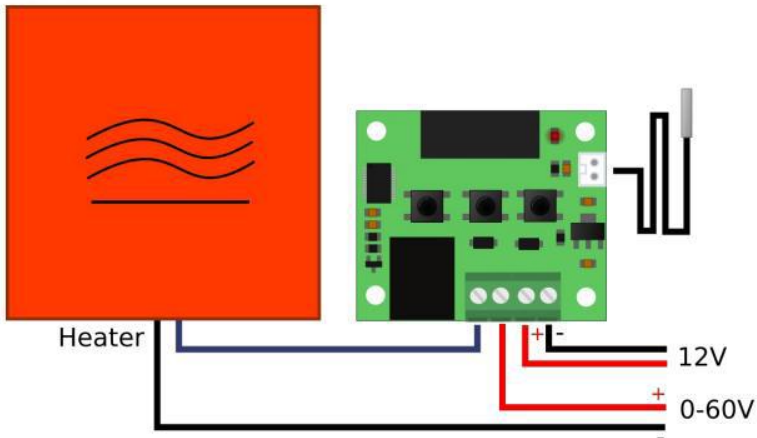

W1209数显智能温控器 (安装尺寸图)

Alternately you can use an extra relay to switch higher currents.