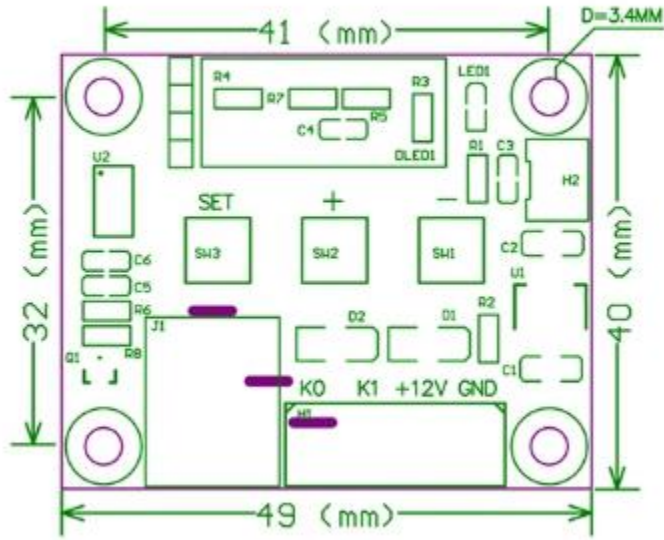

W1209数显智能温控器 (安装尺寸图)

Alternately you can use an extra relay to switch higher currents.