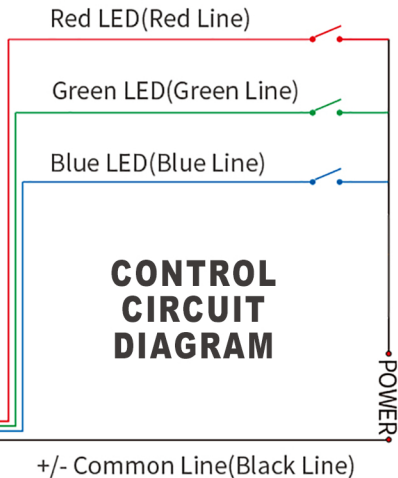

INTELLIGENT INDUSTRIAL SIGNAL LIGHTS

CLX-H50-BN-7C-M12

7 COLOUR MODULE

NO.	COLOR	WIRING
1	Red Light	Red
2	Green Light	Green
3	Blue Light	Blue
4	Yellow Light	Red+Green
5	Cyan Light	Green+Blue
6	Purple Light	Red+Blue
7	White Light	Red+Green+Blue

DIMENSIONS