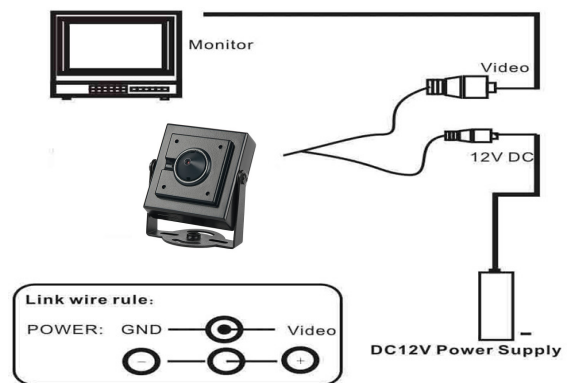

Professional CCTV System

Micro CCTV Camera

User Manual

Please Read This User Guide Carefully Before Use.

Warning

To prevent fire or electric shock hazard, do not expose the unit to rain or moisture. And only use the power supply specified for the unit.

This symbol alerts the user to presence of importance operating and maintenance issues according to the manual

CONNECTING CCTV SYSTEM

Specification

Model	XY-AHD4007MM 2.0MP
System	PAL
Image Sensor	1/3" 1080P Progressive Scan CMOS sensor
Picture Elements	PAL:1920(H)*108(V)
Horizontal Resolution	2.0MP
Video OutPut	1.0Vp-p Composite Output (75Ω / BNC)
S/N Ratio	≥48dB
Min.Illumination	0LUX(IR ON)
Electronic Shutter	1/50(1/60)S~1/100,000S
White Balance	Auto
Gamma Ratio	>0.45
Lens Mount	3.7mm Pinhole lens
Operating Temp.	-10℃ ~ +50℃
Humidity	0 to 95%RH(non-condensing)
Power/Current	DC 12V
Sync System	2:1 Interlace internal Sync.
IR Project Distance	/
IR Status	/
Outdoor/Indoor	Indoor