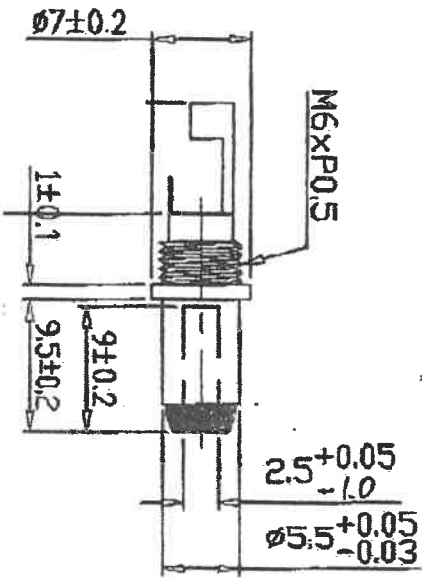

MP121M-4,5MM SLEEVE

UNIT	mm	SCALE	DATE	TITLE
				2,5X5,5X9,5(8)

Communica (PTY) LTD
 A WORLD OF ELECTRONICS Reg No 1979/03717
 ■ HEAD OFFICE
 Tel (012) 657-3500
 Fax (012) 657-3550
 E-Mail: sales@communica.co.za
 Web: www.communica.co.za
 ■ PRETORIA
 Tel (012) 328-7008
 Fax (012) 328-7018
 ■ CAPE TOWN
 Tel (021) 447-0948
 Fax (021) 447-0959