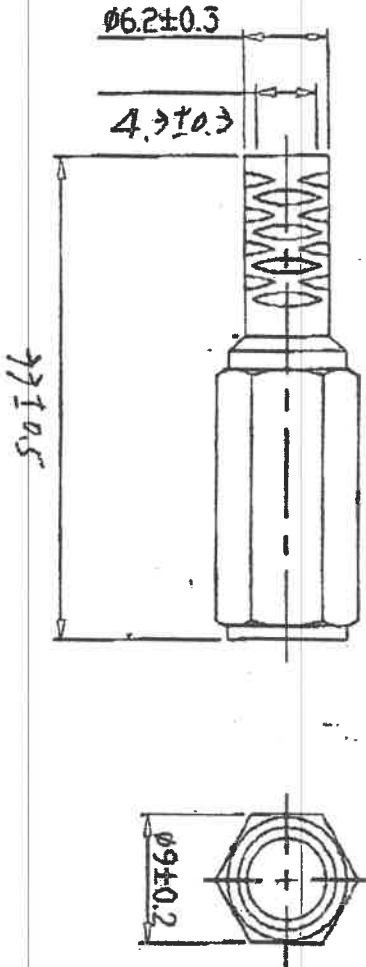

MP121M-4,5MM SLEEVE

UNIT	mm	SCALE	DATE	TITLE
				2,5X5,5X9,5(8)

Communica (PTY) LTD
 A WORLD OF ELECTRONICS Reg No 1979/03717
 ■ HEAD OFFICE
 Tel (012) 657-3500
 Fax (012) 657-3550
 E-Mail: sales@communica.co.za
 Web: www.communica.co.za
 ■ PRETORIA
 Tel (012) 328-7008
 Fax (012) 328-7018
 ■ CAPE TOWN
 Tel (021) 447-0948
 Fax (021) 447-0959