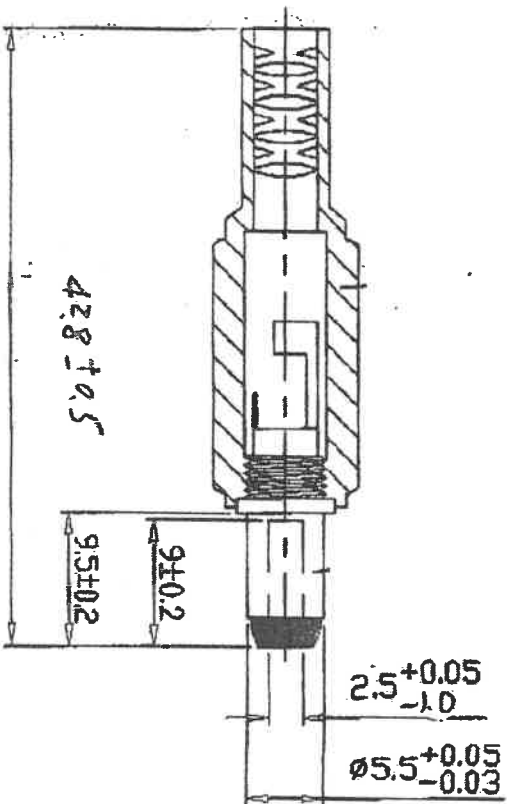

MP121M-4,5MM SLEEVE

UNIT	mm	SCALE	DATE	TITLE
				2,5X5,5X9,5(8)

Communica (PTY) LTD
 A WORLD OF ELECTRONICS Reg No 1979/03717
 ■ HEAD OFFICE
 Tel (012) 657-3500
 Fax (012) 657-3550
 E-Mail: sales@communica.co.za
 Web: www.communica.co.za
 ■ PRETORIA
 Tel (012) 328-7008
 Fax (012) 328-7018
 ■ CAPE TOWN
 Tel (021) 447-0948
 Fax (021) 447-0959