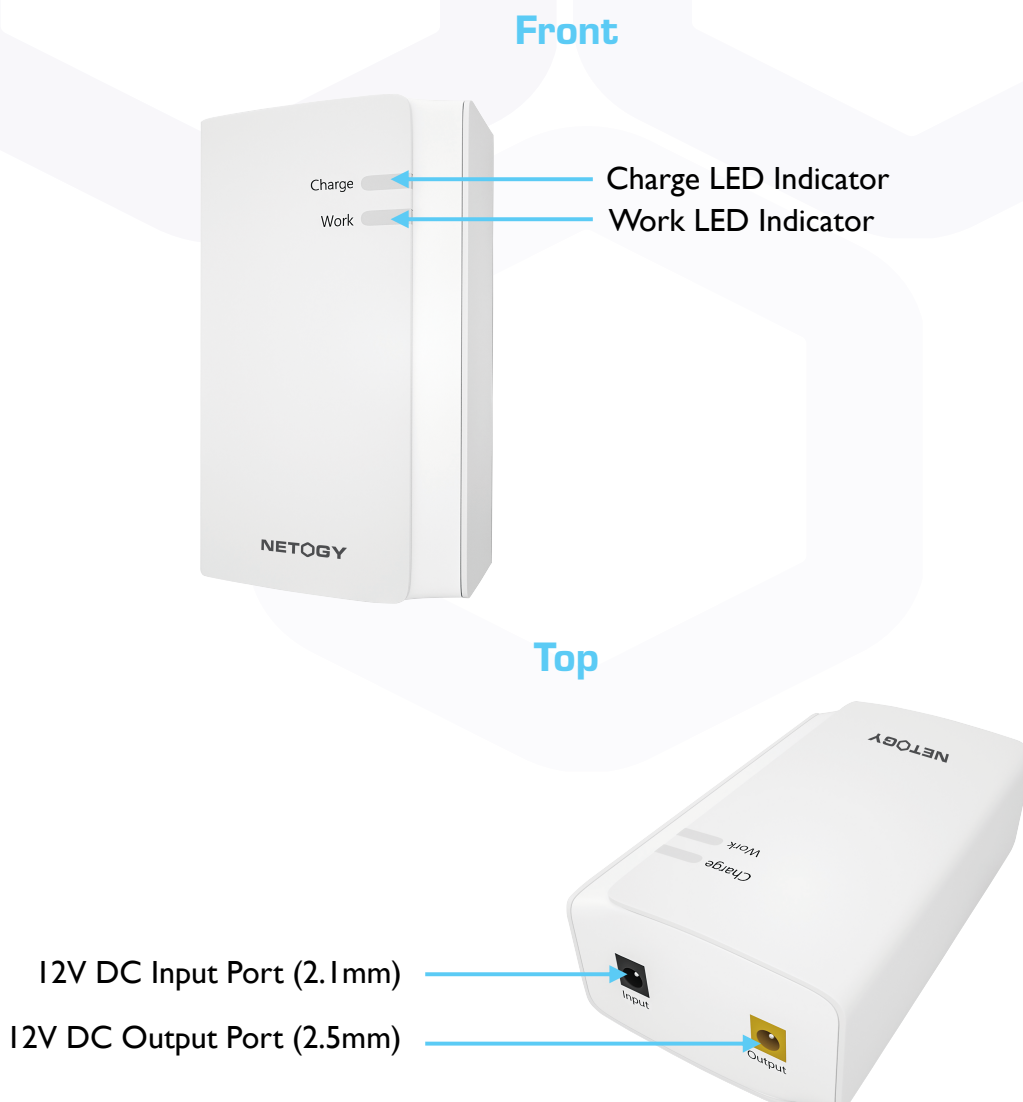

NETOGY

MINI 13200mAh IN-LINE UPS WITH Y-CABLE UPS30

Overview

The Netogy UPS30 Mini In-Line UPS delivers continuous power to small DC devices, like modems and routers during power outages.

Features

-  Emergency uninterruptible power supply - perfect for load shedding.
-  High-output power (30W).
-  High-capacity (13200mAh) Lithium-ion battery.
-  Safeguards against power surges, spikes, dips and failure.
-  Protects voltage sensitive devices.
-  Intelligent voltage regulation.
-  Provides backup power between 4 to 10 hours (dependent on the number of connected devices).
-  Includes Y-Cable to connect to 2 devices, such as a Wireless Router and Fibre ONT.

Product Appearance

Suitable For*

The Netogy UPS30 Mini 13200mAh In-Line UPS delivers continuous power to small DC devices like modems and routers, during power outages.

CCTV

LED Light

Camera

Router

**Ensure the voltage of the applicable device(s) you want to connect is supported.*

Output Port

Voltage Range
Max Output Power

12V DC @ 2.5 Amp max.
30W

Battery

Type
Capacity

Lithium-ion
13200mAh (6 x 2200mAh)

Charge

Charging Period

12 Hours

Physical

Unit Dimensions (mm)

130 x 75 x 42 mm

Environment

Operating Temperature
Input and Output Polarity

0°C ~ 45°C
— — ⊖ — ⊕

Box Content