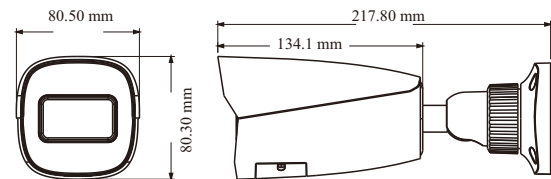

Online Connection	Support simultaneous monitoring for up to 10 users; Support multi-stream real time transmission	
Network Protocol	UDP, IPv4, IPv6, DHCP, NTP, RTSP, RTP, RTMP, RTCP, PPPoE, DDNS, SMTP, FTP, SNMP, HTTP, HTTP POST, 802.1x, UPnP, HTTPs, QoS	
Interface Protocol	ONVIF(profile S, G, T, M)	
Storage	Network remote storage; micro SD card storage	
Smart Alarm	Motion detection, SD card error, SD card full, IP address conflict, cable disconnection	
General Function	Watermark, video mask, heartbeat, corridor pattern	
Security	Video encryption, firmware encryption, HTTPS encryption, configuration encryption, illegal login lock, IP address filtering, 802.1x authentication, basic and digest authentication for HTTP/RTSP	
PoE	Yes, IEEE802.3af	
IR Distance	30 ~ 50 m	
Ingress Protection	IP67	
Others		
Power Supply	DC12V/PoE	
Power Consumption	< 9.5W	
Storage Conditions	- 30 °C ~ 65 °C (-22°F~149°F), Humidity: less than 95 % (non-condensing)	
Operating Conditions	- 30 °C ~ 60 °C (-22°F~140°F), Humidity: less than 95 % (non-condensing)	
Dimensions (mm)	217.8 × 80.5 × 80.3	
Weight (net)	Approx. 0.67KG	
Installation	Ceiling mounting; Wall mounting	
Certificate	CE, FCC	
Environmental Protection	Directive EU RoHS, WEEE(2012/19/EU), directive 94/62/EC and REACH(EC1907/2006)	

DIMENSIONS

AVAILABLE ACCESSORIES

AVAILABLE MODEL

Available Model	TD-9422E3B(D/PE/AR3)	Fixed lens
	TD-9422E3B(D/AZ/PE/AR3)	Motorized zoom lens