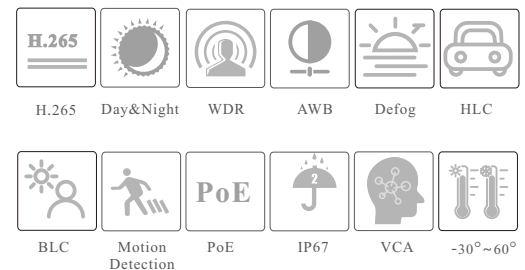

CAMERA

TD-9422E3B

2MP IR Starlight Bullet Network Camera

- 2MP (1920 × 1080) @30fps
- H.265+/H.265/H.264+/H.264/MJPEG coding
- ICR auto switch, true day / night vision
- 30 ~ 50m IR night view distance
- Starlight
- Fixed or motorized zoom lens optional
- 3D DNR, true WDR, HLC, BLC, Defog, Smart IR and ROI coding
- Support corridor mode
- Support electronic image stabilization
- Built-in micro SD card slot
- DC12V/PoE power supply
- IP67 ingress protection
- Support three streams
- Support mobile surveillance by smart phones & tablet PCs with iOS and Android OS
- Intelligent analytics