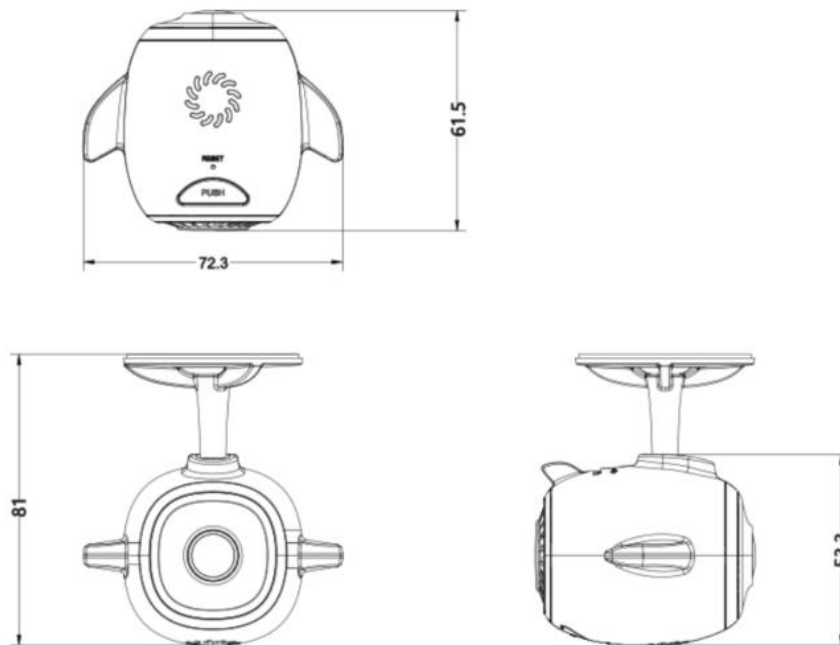

Dimensions