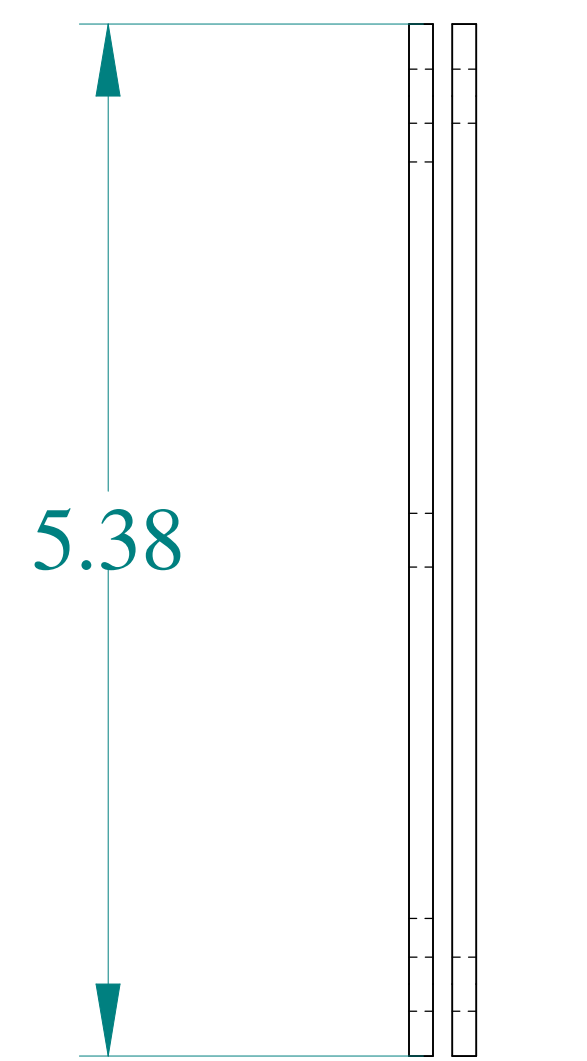

ISOMETRIC VIEWS

SIDE VIEW

SIDE VIEW

Data subject to change without notice.

Part # : 1487CHSS

Date : Mar. 22, 2019

[Link:www.hammmfg.com/1487CHSS](http://www.hammmfg.com/1487CHSS)