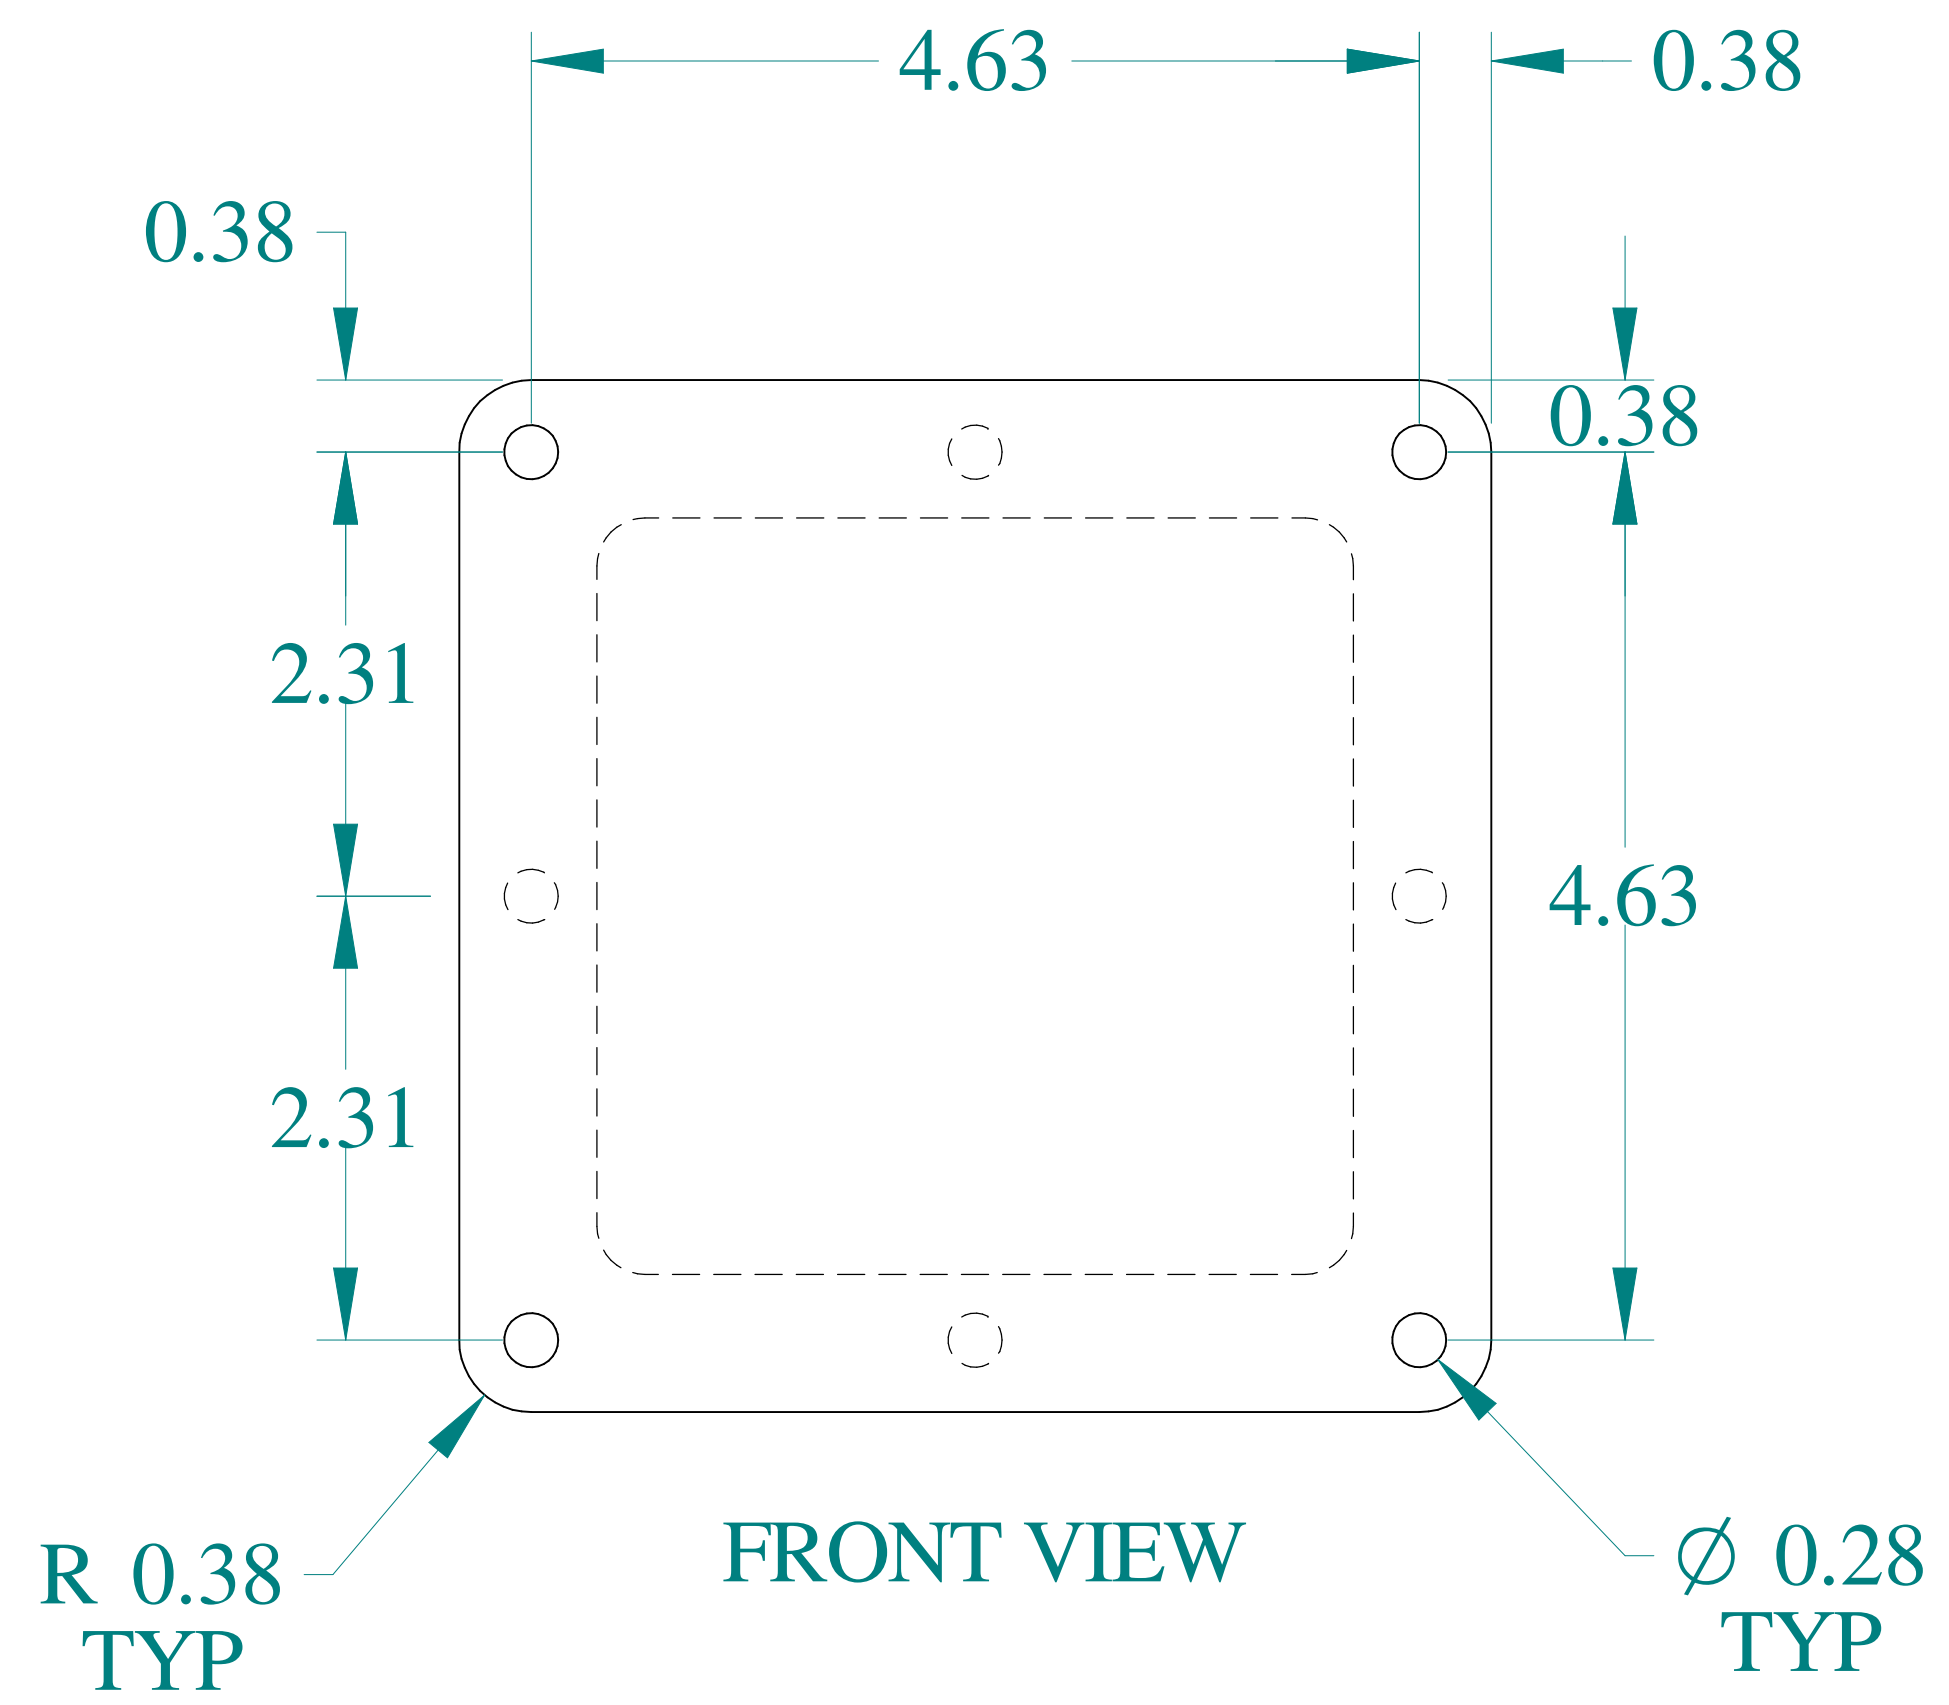

ISOMETRIC VIEWS

SIDE VIEW

SIDE VIEW

Data subject to change without notice.

Part # : 1487CHSS

Date : Mar. 22, 2019

[Link:www.hammmfg.com/1487CHSS](http://www.hammmfg.com/1487CHSS)