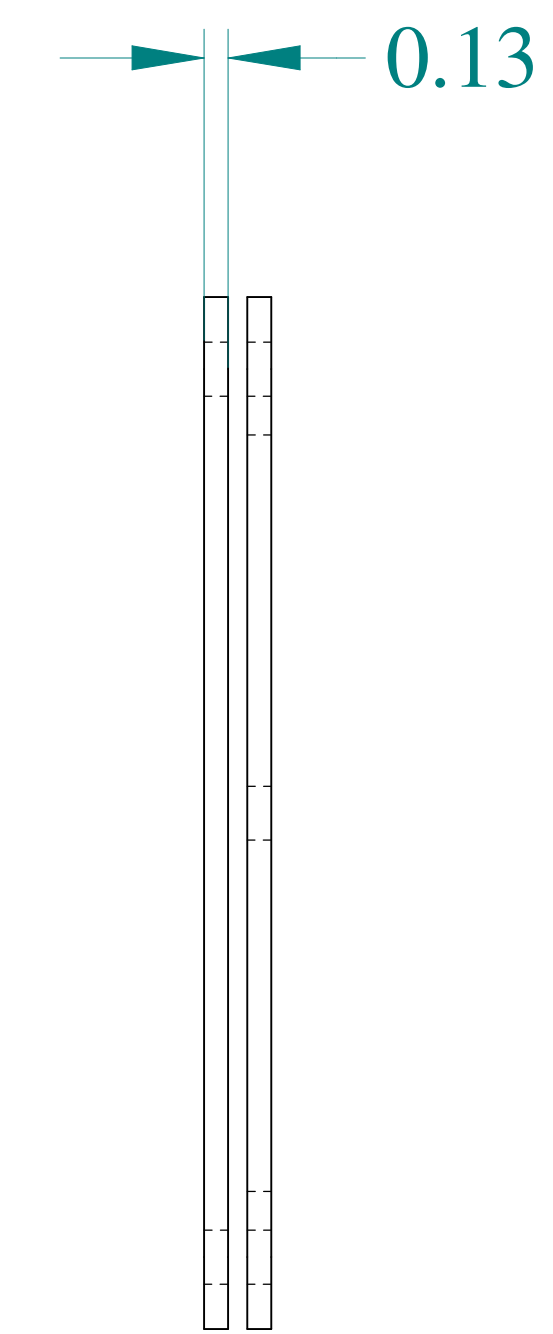

ISOMETRIC VIEWS

SIDE VIEW

SIDE VIEW

Data subject to change without notice.

Part # : 1487CHSS

Date : Mar. 22, 2019

[Link:www.hammmfg.com/1487CHSS](http://www.hammmfg.com/1487CHSS)