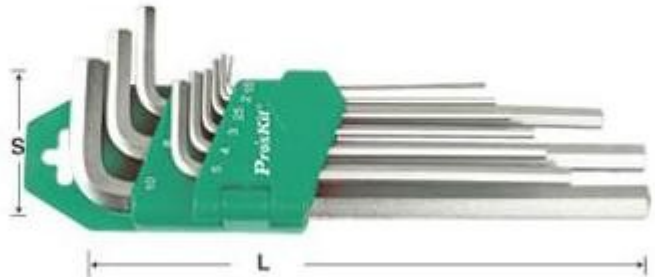

**9 Piece Long Arm Hex Key Set**

**HEX129**

- Material: SAE6150 Chrome vanadium steel
- Long arm type
- With satin finish

Tip size (mm)	S (mm)	L (mm)
1.5	13.5	77
2	15.5	82
2.5	17.5	88.5
3	19	98.5
4	24	104
5	27	116
6	31	138
8	35	157.5
10	39	167