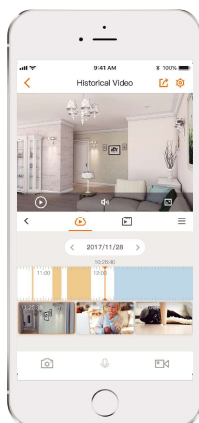

imou

Ranger 2 4MP

4MP H.265 Wi-Fi Pan & Tilt Camera

With 4MP QHD live monitoring and 0~355° pan & -5~80° tilt features, Ranger 2 4MP ensures every corner of your home completely covered. Human Detection quickly finds human targets in images and immediately sends a notification to you. Privacy Mode helps protect your personal privacy when you are home, and Smart Tracking function lets the camera follows moving objects when it detects motion.

-  **H.265 4MP QHD**
See more than 1080P
-  **Smart Tracking**
Automatically tracks moving objects
-  **Privacy Mode**
Hide the lens to protect your personal privacy
-  **Human Detection**
Quickly find human targets in you home
-  **Abnormal Sound Alarm**
Sends alerts to your smartphone when it detects abnormal sound
-  **Alarm Notification**
Sends instant alerts to your mobile phone when an event is detected
-  **Built-in Siren**
Scare strangers away from your home
-  **Diversified Storage**
Supports NVR, Cloud Storage or Micro SD card (up to 256GB)
-  **Two-way Talk**
Communicate with family and pets easily

Front View

Back View

Specifications

Camera

1/2.7" 4 Megapixel Progressive CMOS
 4MP (2560 x 1440)
 Night Vision: 10m(33ft) Distance
 3.6mm Fixed Lens
 Field of View : 92° (H), 48° (V), 109° (D)
 355° Pan & -5~80° Tilt