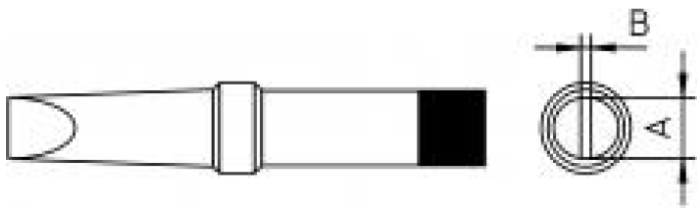

PT E9

Product no.: 4PTE9-1

Benefits