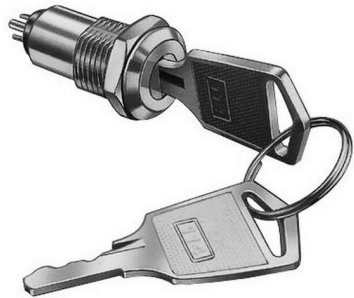

Brought to you by

COMMUNICA
A World of Electronics

Web: www.communica.co.za || Email: info@communica.co.za

Round Flat Key Switch

IGS1343

DESCRIPTIONS:

- Zinc alloy die cast housing.
- Stainless steel capped bezel.
- Bright chrome plated standard.
- 4 disc tumbler mechanism.
- Brass keys, nickel plated.
- Various key withdrawals available.
- Silver plated contacts and terminals.
- Hex nut mounted.
- 20 combinations available.

KEY-PULL FIGURES

- - Off Position
- ◡ - Indicates Key-Pull
- - Indicates No Key-Pull

Fig. No.	Lock Number	Pole	Positions	Terminals	Key Pulls	Turn	⤴	⤵	⤶	⤷	Type
1	S1231	1	2	3	1	90 eX	On	On	i@	i@	SPDT
2	S1232	1	2	3	2	90 eX	On	On	i@	i@	SPDT
3	S1333	1	3	3	3	180 eX	Off	On	On	i@	SPDT
4	S1343	1	3	4	3	180 eX	On	On	On	i@	SP3T
5	S1444	1	4	4	4	270 eX	Off	On	On	On	SP3T
6	S1454	1	4	5	4	270 eX	On	On	On	On	SP4T

Unit: mm

HOLE SIZE