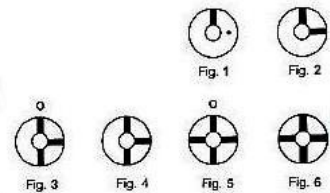

Brought to you by

COMMUNICA
A World of Electronics

Web: www.communica.co.za || Email: info@communica.co.za

Round Flat Key Switch

IGS1343

DESCRIPTIONS:

- Zinc alloy die cast housing.
- Stainless steel capped bezel.
- Bright chrome plated standard.
- 4 disc tumbler mechanism.
- Brass keys, nickel plated.
- Various key withdrawals available.
- Silver plated contacts and terminals.
- Hex nut mounted.
- 20 combinations available.

KEY-PULL FIGURES

- - Off Position
- ◡ - Indicates Key-Pull
- - Indicates No Key-Pull

Fig. No.	Lock Number	Pole	Positions	Terminals	Key Pulls	Turn	⤴	⤵	⤶	⤷	Type
1	S1231	1	2	3	1	90 eX	On	On	i@	i@	SPDT
2	S1232	1	2	3	2	90 eX	On	On	i@	i@	SPDT
3	S1333	1	3	3	3	180 eX	Off	On	On	i@	SPDT
4	S1343	1	3	4	3	180 eX	On	On	On	i@	SP3T
5	S1444	1	4	4	4	270 eX	Off	On	On	On	SP3T
6	S1454	1	4	5	4	270 eX	On	On	On	On	SP4T

Unit: mm

HOLE SIZE