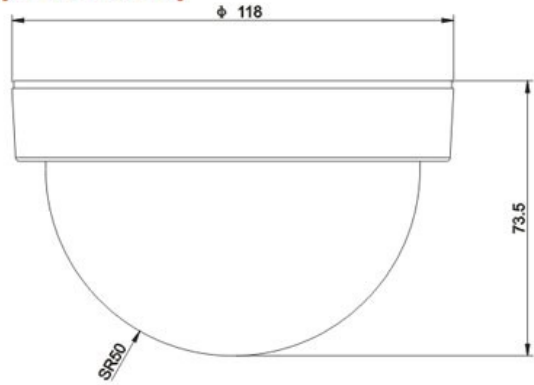

Dome Colour Camera

XY705

Dimension(unit:mm)

Features

- Elegant appearance
- Specially designed housing from optics materials
- Reduce Light Loss
- Easy Installation and Adjustment
- Reliable Performance
- Stable Quality
- Wide Applications
- Respond to the environment around

Specifications

| Model | XY705 |
|------------------------------|--|
| Signal System | PAL/NTSC |
| Image Sensor | 1/3" Sony CCD |
| Effective Pixels | PAL:512 (H)X582(V);NTSC:512(H)X494(V) |
| Horizontal Resolution | 420 TV Line |
| S/N Ratio | More than 52dB |
| Minimum Illumination | 0.5LUX / F1.2 |
| White Balance | Automatic |
| Electronic Shutter | 1/50- 1/100,000sec(PAL);1/60- 1/100,000sec(NTSC) |
| Lens | Fixed in 4.6.8.12mm Lens |
| Gamma Correction | > 0.45 |
| Video Output | Composite Video Output(1Vp-p 75ΩTerminated) |
| AGC/AWB | Automatic |
| Power Supply | DC 12V +/- 10% |
| Operation Temperature | -20°C to +50°C |
| Weight | 320g |