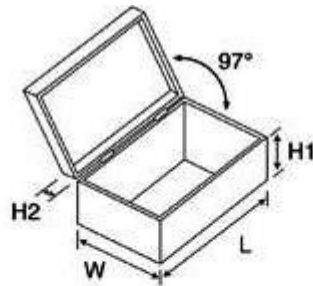

Aluminium Frame Tool Case with 1 Pallet

TKB730

Size	L	W	H1	H2
O.D	458	330	101	49
I.D	438	312	95	41