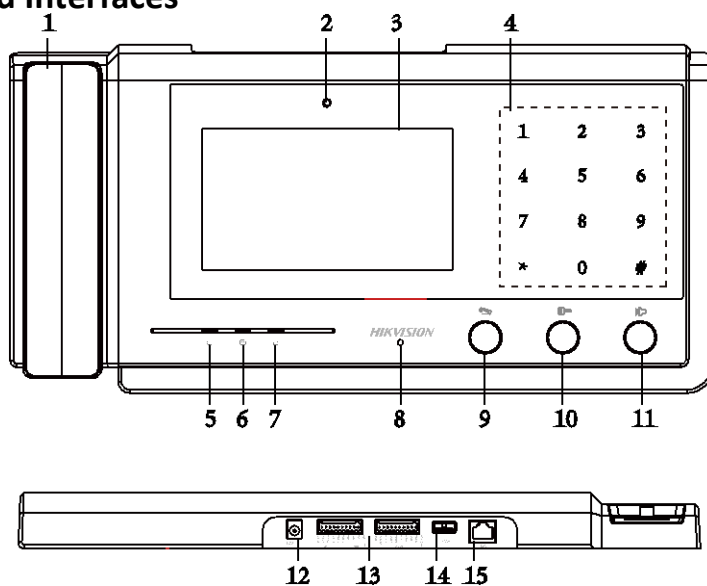

Appearance and Interfaces

Index	Description	Index	Description
1	Phone	9	Accept/Decline Button
2	Built-in Camera	10	Unlock Button
3	LCD Display Screen	11	Speaker Button
4	Dial Keypad	12	12 VDC Power Supply
5	Information Indicator	13	Terminals
6	Alarm Indicator	14	USB Interface
7	Alarm Indicator	15	Network Interface
8	Microphone		

Distributed by

Available Model

DS-KM8301

HIKVISION®

Headquarters

No.555 Qianmo Road, Binjiang District,
Hangzhou 310051, China
T +86-571-8807-5998
overseasbusiness@hikvision.com

Hikvision USA
T +1-909-895-0400
sales.usa@hikvision.com

Hikvision Italy
T +39-0438-6902
info.it@hikvision.com

Hikvision Singapore
T +65-6684-4718
sg@hikvision.com

Hikvision Africa
T +27 (10) 0351172
sale.africa@hikvision.com

Hikvision Europe
T +31-23-55-42-770
info.eu@hikvision.com

Hikvision France
T +33(0)1-85-330-450
info.fr@hikvision.com

Hikvision Oceania
T +61-2-8599-4233
salesau@hikvision.com

Hikvision Hong Kong
T +852-2151-1761

Hikvision Middle East
T +971-4-8816086
salesme@hikvision.com

Hikvision Spain
T +34-91-737-16-55
info.es@hikvision.com

Hikvision Canada
T +1-909-895-0400
sales.usa@hikvision.com

Hikvision Russia
T +7-495-669-67-99
saleru@hikvision.com

Hikvision Poland
T +48-22-460-01-50
poland@hikvision.com

Hikvision Korea
T +82-31-731-8841
sales.korea@hikvision.com

Hikvision India
T +91-22-28469900
sales@pramahikvision.com

Hikvision UK
T +01628-902140
support.uk@hikvision.com

Hikvision Brazil
T +55 11 3318-0050
Latam.support@hikvision.com