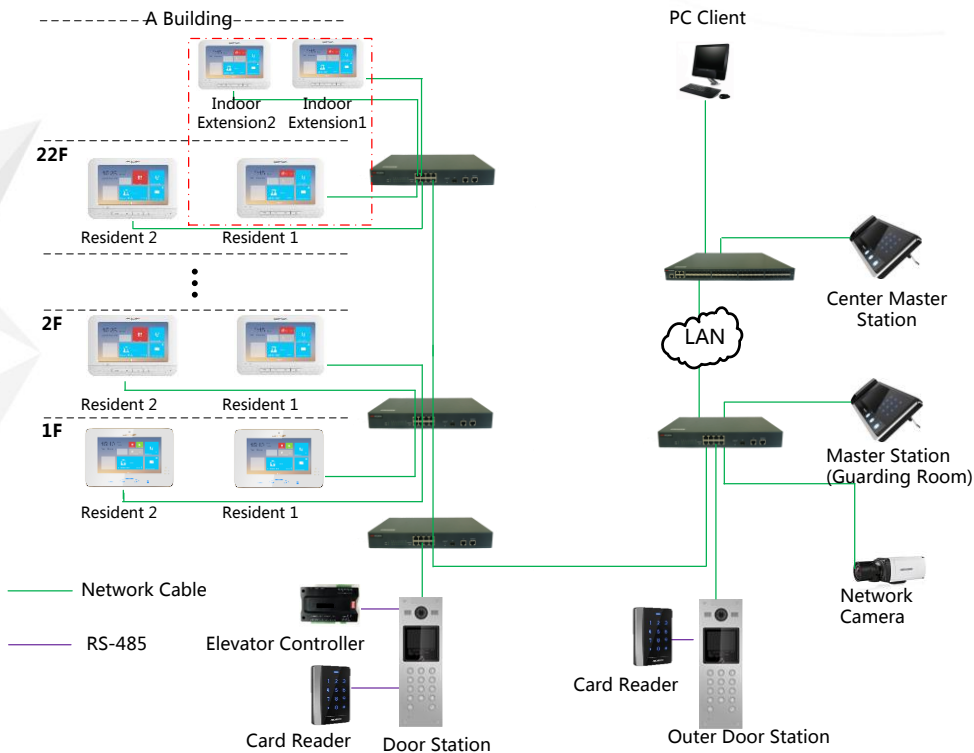

DS-KM8301 Video Intercom Master Station

Key Features

- Glass panel and aluminum-alloy bracket
- Supports video intercom
- Supports live view of door stations and IP camera
- Noise suppression and echo cancellation
- Alarm processing function
- Supports remote unlocking door function
- Supports hands-free mode
- Supports video intercom between master stations
- (Optional) Suitable for wall mounting

Typical Application

Specifications

Model		DS-KM8301
System parameters	Processor	High-Performance Embedded SOC Processor
	Operation system	Embedded Linux Operation System
Video parameters	Camera	CMOS 0.3 MP
	Video compression standard	H.264
	Resolution	1280 x 720, 704 x 576
	Video frame rate	25 fps, 12.5 fps
Display parameters	Display screen	7-Inch Colorful TFT LCD
	Display resolution	1024 × 600
	Operation method	Capacitive Touch Screen, Touch Key, Physical Button
	Operation interface	Flattened UI Operation Interface
Audio parameters	Audio input	Built-in Omnidirectional Microphone + External Handset
	Audio output	Built-in Loudspeaker + External Handset
	Audio compression standard	G.711 U
	Audio compression rate	64 Kbps
	Audio quality	Noise Suppression and Echo Cancellation
Network parameters	Ethernet	10/100/1000 Mbps Self-Adaptive Ethernet
	Network protocol	TCP/IP, RTSP
Device interfaces	Network interface	1 RJ-45 10/100/1000 Mbps Self-Adaptive Ethernet Interface
	RS-485	2 RS-485 Half-Duplex Port
	USB	1 USB Interface for Inserting U-Disk
	I/O input	4 On-Off Input
	I/O output	2 On-Off Output, 2 Relay Output
General	Material	Plastic
	Power supply	12 VDC
	Power consumption	≤10 W
	Working temperature	-10° C to + 55° C (14° F to 131° F)
	Working humidity	10% to 90%
	Dimensions (L × W × H)	436 mm × 215 mm × 67 mm (17.2" × 8.5" × 2.6")
	Certification	FCC, IC, CE, C-TICK, ROHS, REACH, WEEE