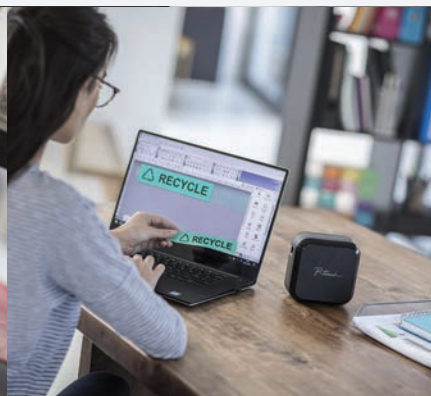

PT-P710BT 

brother
at your side

Compact and Versatile Bluetooth Label Printer

The PT-P710BT bluetooth label printer fits perfectly in a modern business environment due to its sleek, stylish design. Design labels and include images or company logos, barcodes, frames and special symbols.

- Bluetooth connection via the Design&Print app
- Built-in, rechargeable Lithium-ion battery
- Prints labels up to 24mm
- Compatible with PC, Mac, Smartphone and Tablet
- Fast 20mm/sec print speed

www.brother.co.za

NEXT TIME

LABEL IT

**Perfect for creating labels
for around the office**

Many design options from your PC or mobile devices

PC and Mac

Free Brother P-touch Editor design software gives you powerful editing tools to create the ideal label for your workplace.