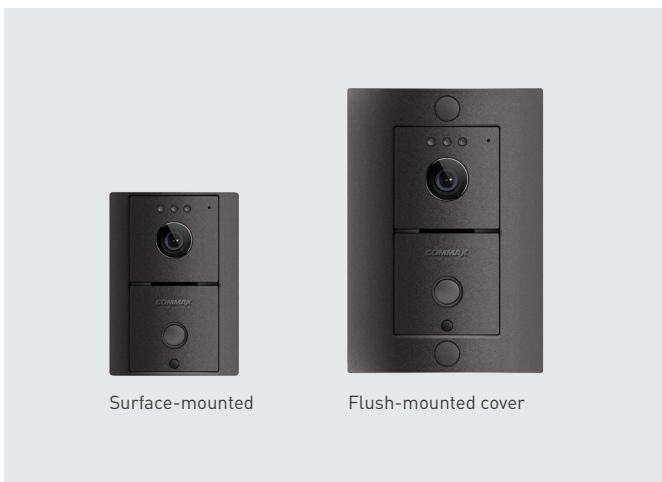

CDV-70N

FINEVIEW VIDEOPHONE CDV-70N

FEATURES

- 7 inch TFT LED display
- Video talk and door lock release enable
- Handset type design
- Expandable up to 2 Monitors and 2 Interphones
- PAL/NTSC convertible
- OSD function

SPECIFICATION

Power source	AC 100-240V, 50/60Hz
Mount type	Surface-mounted type
Wiring	Door camera : 4 wires / Interphone : 4 wires
Dimension(mm)	230(W)X180(H)X28(D)

WIRING DIAGRAM

DOOR CAMERA DRC-4L

FEATURES

- Embedded LED (night working)
- House call and talk
- Phone volume adjustment function
- Surface-mounted type

SPECIFICATION

Power source	DC 12V(FROM MONITOR)
Image sensor	Color C-Mos
Min. illumination	0.1Lux(up to 300mm)
Distance	50m (0.65Ø)
Dimension(mm)	100(W)X143(H)X35(D) / 124(W)X190(H) [Cover]