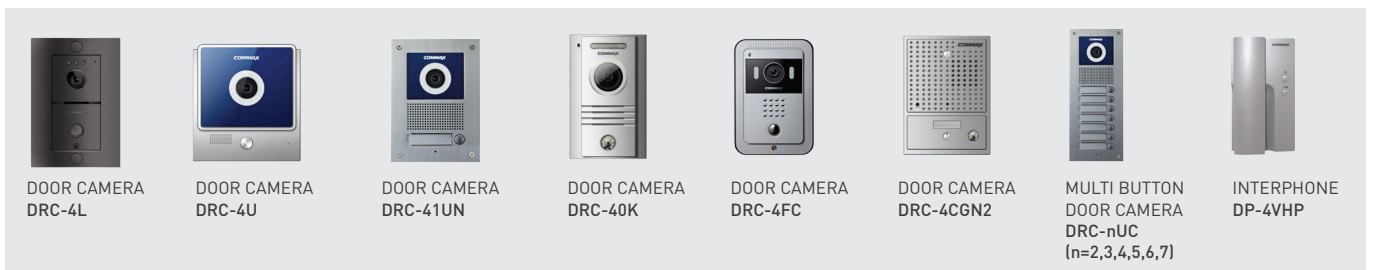

CDV-70N

FINEVIEW VIDEOPHONE CDV-70N

FEATURES

- 7 inch TFT LED display
- Video talk and door lock release enable
- Handset type design
- Expandable up to 2 Monitors and 2 Interphones
- PAL/NTSC convertible
- OSD function

SPECIFICATION

Power source	AC 100-240V, 50/60Hz
Mount type	Surface-mounted type
Wiring	Door camera : 4 wires / Interphone : 4 wires
Dimension(mm)	230(W)X180(H)X28(D)

WIRING DIAGRAM

DOOR CAMERA DRC-4L

FEATURES

- Embedded LED (night working)
- House call and talk
- Phone volume adjustment function
- Surface-mounted type

SPECIFICATION

Power source	DC 12V(FROM MONITOR)
Image sensor	Color C-Mos
Min. illumination	0.1Lux(up to 300mm)
Distance	50m (0.65Ø)
Dimension(mm)	100(W)X143(H)X35(D) / 124(W)X190(H) [Cover]

CONNECTABLE PRODUCTS

DOOR CAMERA
DRC-4L

DOOR CAMERA
DRC-4U

DOOR CAMERA
DRC-41UN

DOOR CAMERA
DRC-40K

DOOR CAMERA
DRC-4FC

DOOR CAMERA
DRC-4CGN2

MULTI BUTTON
DOOR CAMERA
DRC-nUC
(n=2,3,4,5,6,7)