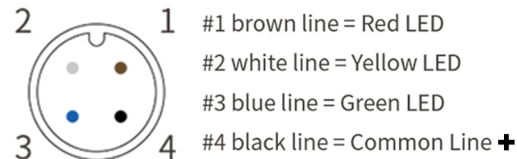

INTELLIGENT INDUSTRIAL SIGNAL LIGHTS

O70 SERIES

DIMENSIONS

CONTROL CIRCUIT DIAGRAM

CLX-O70-BN-RYG-M12 | M12 connector