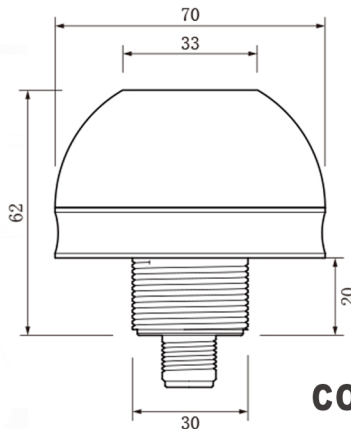

INTELLIGENT INDUSTRIAL SIGNAL LIGHTS

O70 SERIES

DIMENSIONS

CONTROL CIRCUIT DIAGRAM

CLX-O70-BN-RYG-M12 | M12 connector