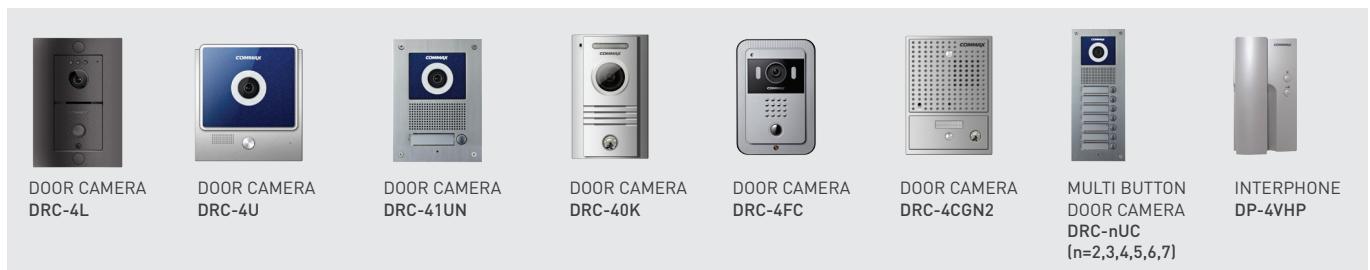

WIRING DIAGRAM

DOOR CAMERA DRC-4L

Surface-mounted

Flush-mounted cover

FEATURES

- Embedded LED (night working)
- House call and talk
- Phone volume adjustment function
- Surface-mounted type

SPECIFICATION

| | |
|-------------------|---|
| Power source | DC 12V(FROM MONITOR) |
| Image sensor | Color C-Mos |
| Min. illumination | 0.1Lux(up to 300mm) |
| Distance | 50m (0.65Ø) |
| Dimension(mm) | 100(W)X143(H)X35(D) / 124(W)X190(H) (Cover) |

CONNECTABLE PRODUCTS

DOOR CAMERA
DRC-4L

DOOR CAMERA
DRC-4U

DOOR CAMERA
DRC-41UN

DOOR CAMERA
DRC-40K

DOOR CAMERA
DRC-4FC

DOOR CAMERA
DRC-4CGN2

MULTI BUTTON
DOOR CAMERA
DRC-nUC
(n=2,3,4,5,6,7)