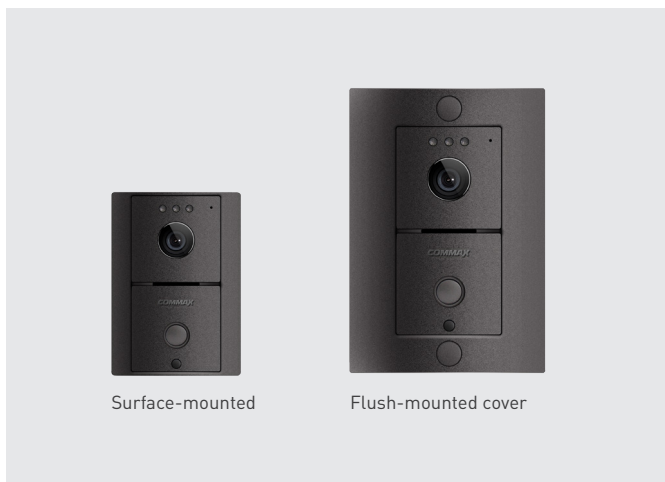

CDV-70H

FINEVIEW VIDEOPHONE CDV-70H

FEATURES

- 7 inch TFT LED display
- Video talk and door lock release enable
- Hands free type design
- Expandable up to 1 door camera, 2 monitors and 2 interphones
- PAL /NTSC Convertible
- OSD function

WIRING DIAGRAM

DOOR CAMERA DRC-4L

Surface-mounted

Flush-mounted cover

FEATURES

- Embedded LED (night working)
- House call and talk
- Phone volume adjustment function
- Surface-mounted type

SPECIFICATION

| | |
|-------------------|---|
| Power source | DC 12V(FROM MONITOR) |
| Image sensor | Color C-Mos |
| Min. illumination | 0.1Lux(up to 300mm) |
| Distance | 50m (0.65Ø) |
| Dimension(mm) | 100(W)X143(H)X35(D) / 124(W)X190(H) (Cover) |