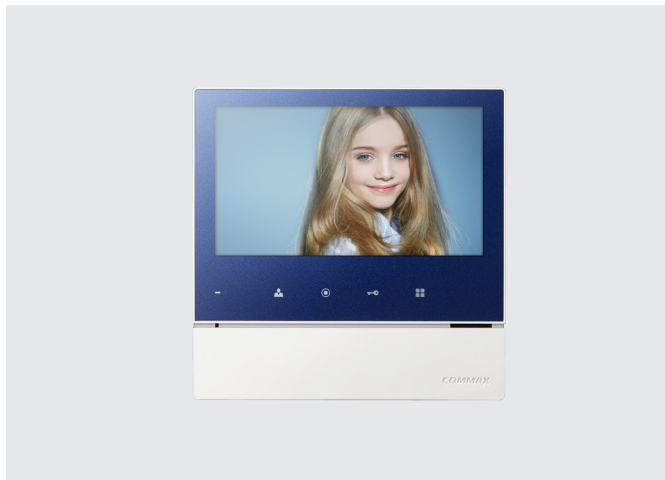

CDV-70H

FINEVIEW VIDEOPHONE CDV-70H

FEATURES

- 7 inch TFT LED display
- Video talk and door lock release enable
- Hands free type design
- Expandable up to 1 door camera, 2 monitors and 2 interphones
- PAL /NTSC Convertible
- OSD function

SPECIFICATION

| | |
|---------------|--|
| Power source | AC 100-240V, 50/60Hz |
| Mount type | Surface-mounted type |
| Wiring | Door camera : 4 wires / Interphone : 4 wires |
| Dimension(mm) | 180(W)X180(H)X28(D) |

WIRING DIAGRAM

DOOR CAMERA DRC-4L

Surface-mounted

Flush-mounted cover

FEATURES

- Embedded LED (night working)
- House call and talk
- Phone volume adjustment function
- Surface-mounted type

SPECIFICATION

| | |
|-------------------|---|
| Power source | DC 12V(FROM MONITOR) |
| Image sensor | Color C-Mos |
| Min. illumination | 0.1Lux(up to 300mm) |
| Distance | 50m (0.65Ø) |
| Dimension(mm) | 100(W)X143(H)X35(D) / 124(W)X190(H) (Cover) |