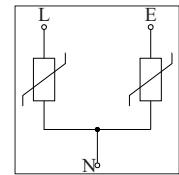

Outdoor weatherproof protectors

Features

- High energy protection.
- Compact design.
- Suitable for primary or secondary protection.
- Easy installation
- Weatherproof housing

The Limitor line range of outdoor surge protectors are ideal for the protection of electrical installations, Motor switchgear, borehole pumps and other Equipment situated in hostile environments. Hermetically sealed, these units have 300mm wires Leads for easy installation.

Specifications	
Max operating voltage	275Vac
Nominal operating voltage	230Vac
Max discharge current ismax (8/20)	10kA
Residual voltage at 5kA (8/20)	<950V
Response time	<25ns
Temperature range	-20°C to +70°C
Standards compliance	SABS 171, IEC99.4

Typical Installation

Designed and Manufactured by:

Clearline Protection Systems (Pty) Ltd

Roan Crescent Corporate Park North, Old Pta Road, Midrand, South Africa

P.O. Box 5985, Halfway House, 1685

Tel: +27 (0) 11 848-1111

Fax: +27 (0) 11 314-3880

E-mail: sales@clearline.co.za

www.clearline.co.za