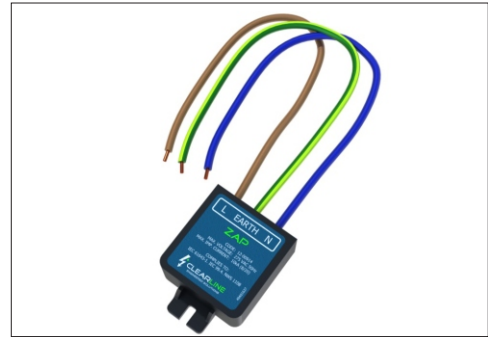

### Features

- High energy protection.
- Compact design.
- Suitable for primary or secondary protection.
- Easy installation
- Weatherproof housing

The Limitor line range of outdoor surge protectors are ideal for the protection of electrical installations, Motor switchgear, borehole pumps and other Equipment situated in hostile environments. Hermetically sealed, these units have 300mm wires Leads for easy installation.

Specifications	
Max operating voltage	275Vac
Nominal operating voltage	230Vac
Max discharge current ismax (8/20)	10kA
Residual voltage at 5kA (8/20)	<950V
Response time	<25ns
Temperature range	-20°C to +70°C
Standards compliance	SABS 171, IEC99.4