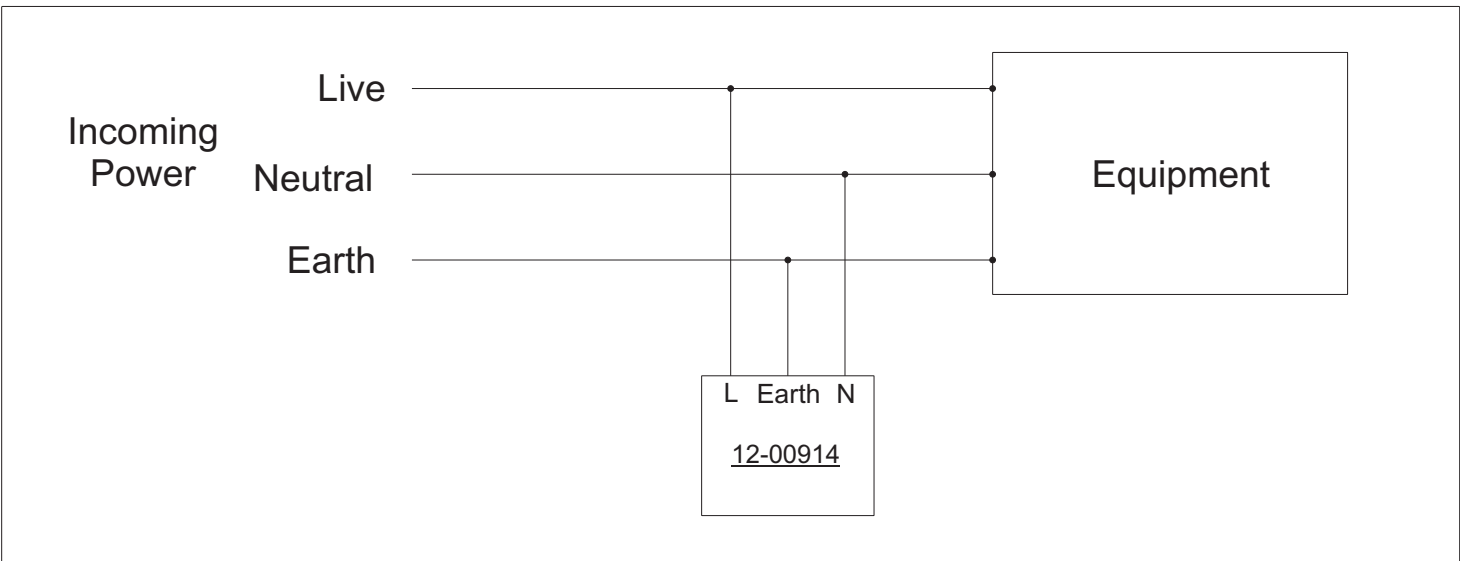

Typical Installation

Designed and Manufactured by:

Clearline Protection Systems (Pty) Ltd

Roan Crescent Corporate Park North, Old Pta Road, Midrand, South Africa

P.O. Box 5985, Halfway House, 1685

Tel: +27 (0) 11 848-1111

Fax: +27 (0) 11 314-3880

E-mail: sales@clearline.co.za

www.clearline.co.za