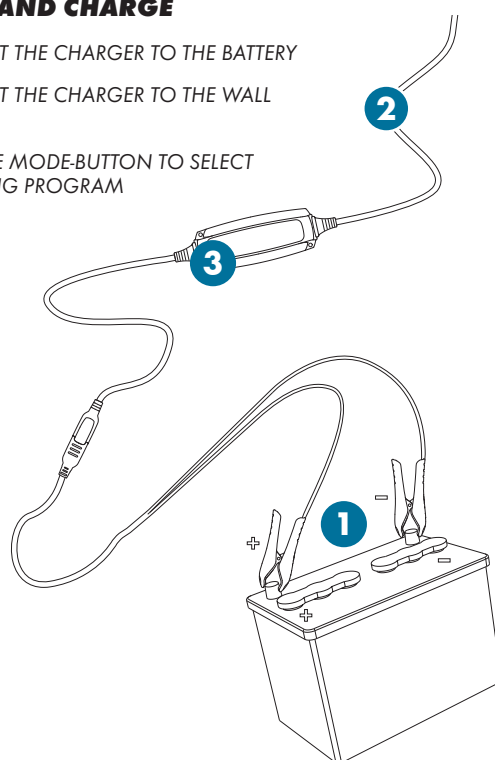

READY TO USE

The table shows the estimated time for empty battery to 80 % charge.

BATTERY SIZE (Ah)	TIME TO 80 % CHARGED
2	2 h
8	8 h
20	20 h
60	60 h

CTEK CHARGING

CONNECT AND CHARGE

- 1 CONNECT THE CHARGER TO THE BATTERY
- 2 CONNECT THE CHARGER TO THE WALL SOCKET
- 3 PRESS THE MODE-BUTTON TO SELECT CHARGING PROGRAM