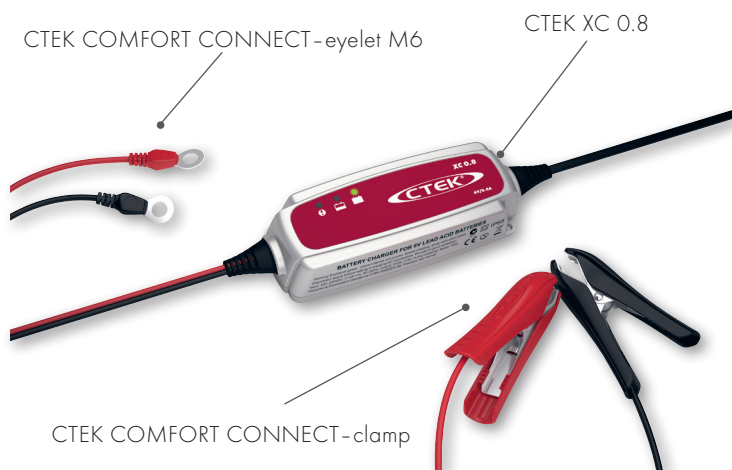

CTEK XC 0.8

0.8 A

UNIQUE 6 V CHARGING

CTEK XC 0.8

The XC 0.8 is the charger that can give your vintage car a new lease of life. The XC 0.8 is a compact fully automatic 4-step charger that charges and maintains 6 V batteries from 1.2-100 Ah. The XC 0.8 is IP65 classified (splash and dust proof) and delivers 0.8 A. It is designed to protect vehicle electronics, is non-sparking, reverse polarity protected, and short-circuit proof. It is delivered with a 5-year warranty.

Fully automatic for optimal charging

For all lead-acid batteries

FULLY CHARGED BATTERY / MAINTENANCE CHARGING

TECHNICAL DATA

CHARGING VOLTAGE	7.2 V
CHARGING CURRENT	0.8 A
TYPE OF CHARGER	4 step, fully automatic charging cycle
TYPE OF BATTERY	6 V lead-acid batteries
BATTERY CAPACITY	1.2- 100 Ah
INSULATION	IP65 (splash and dust proof)

THE SMARTEST BATTERY CHARGERS IN THE WORLD

- Fully automatic charging and maintenance in 4 steps maximizes battery life and performance
- Numerous accessories simplify using the same charger for multiple batteries
- Water-resistant so that the solution could be taken to the problem even if it rains or snows
- Patented desulphation that extends the battery life
- No sparks, short-circuit proof and reverse-polarity protected for untroubled usage
- Automatic detection of end-of-life batteries that eliminates surprises

READY TO USE

The table shows the estimated time for empty battery to 80 % charge.

BATTERY SIZE (Ah)	TIME TO 80 % CHARGED
2	2 h
8	8 h
20	20 h
60	60 h

CTEK CHARGING

CONNECT AND CHARGE

- 1 CONNECT THE CHARGER TO THE BATTERY
- 2 CONNECT THE CHARGER TO THE WALL SOCKET
- 3 PRESS THE MODE-BUTTON TO SELECT CHARGING PROGRAM