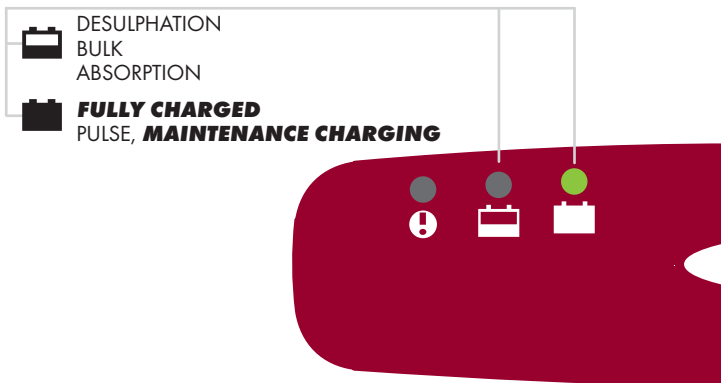

THE SMARTEST BATTERY CHARGERS IN THE WORLD

- Fully automatic charging and maintenance in 4 steps maximizes battery life and performance
- Numerous accessories simplify using the same charger for multiple batteries
- Water-resistant so that the solution could be taken to the problem even if it rains or snows
- Patented desulphation that extends the battery life
- No sparks, short-circuit proof and reverse-polarity protected for untroubled usage
- Automatic detection of end-of-life batteries that eliminates surprises

READY TO USE

The table shows the estimated time for empty battery to 80 % charge.

BATTERY SIZE (Ah)	TIME TO 80 % CHARGED
2	2 h
8	8 h
20	20 h
60	60 h

CTEK CHARGING

CONNECT AND CHARGE

- 1 CONNECT THE CHARGER TO THE BATTERY
- 2 CONNECT THE CHARGER TO THE WALL SOCKET
- 3 PRESS THE MODE-BUTTON TO SELECT CHARGING PROGRAM