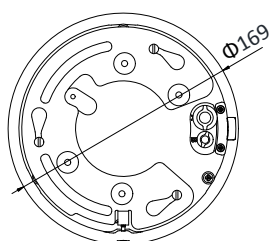

Protection Level	IP66 Standard; 4000V Lightning Protection, Surge Protection and Voltage Transient Protection
Installation	Variable installation methods optional, including ceiling mounting (default), in-ceiling mounting, pendant mounting and wall mounting
Material	Aluminum Alloy
Dimensions	Φ 169 mm × 161 mm (Φ 6.65" × 6.34")
Weight	Approx. 2.45 kg (5.40 lb)

## DORI

The DORI (detect, observe, recognize, identify) distance gives the general idea of the camera ability to distinguish persons or objects within its field of view.

It is calculated based on the camera sensor specification and the criteria given by EN 62676-4: 2015.

## Available Model

DS-2DE4A404IW-DE (8-32 mm)

## Dimensions

Unit: mm