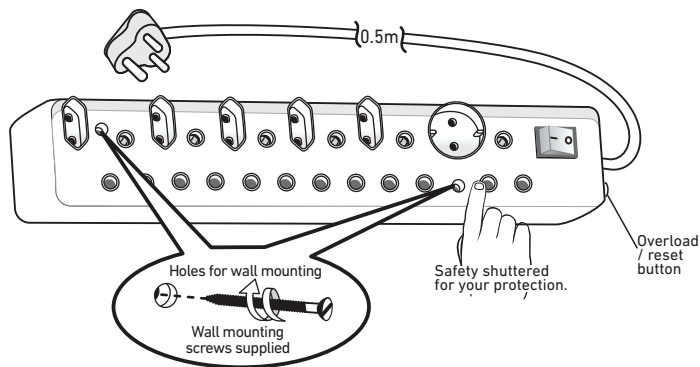

Diagram

If **all** the Surge Safe plug lights are **off** when the wall socket switch is **off**, then switch **on** the wall socket switch and the following applies:-