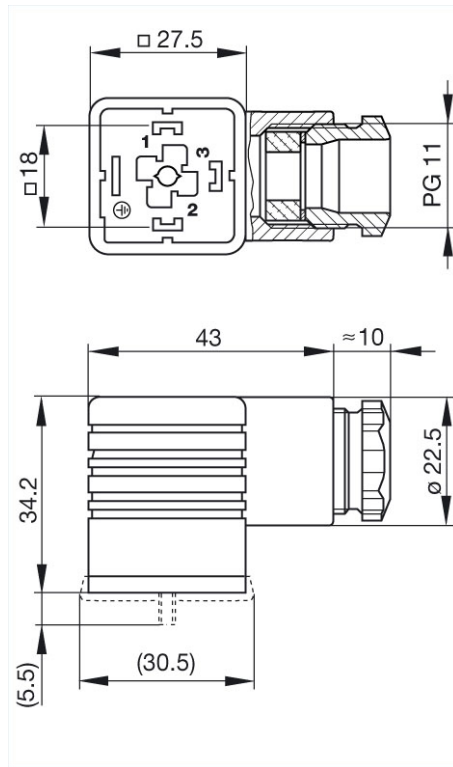

HIRSCHMANN

A BELDEN BRAND

Industrial Connecting Solutions:Rectangular Connectors:Valve Connectors (Type A -B -C):Type A:Field Attachable Valve Connectors:Valve Connectors (DIN EN 175 301-803):GDM 2011 J schwarz/black
<https://e-catalog.hirschmann.com:443/link/57078-24228-256261-256266-256270-276215-24311-34887/en/conf/ui/state>

Picture

Drawing

Belden Deutschland GmbH

Im Gewerbepark 2

58579 Schalksmühle

Germany

Phone: +49 7127/14-1806

E-Mail: icos-sales@belden.com

The information published in the websites has been compiled as carefully as possible. It is subject to alteration without notice in technical as well as in price-related/commercial respect. The complete information and data were available on user documentation. Mandatory information can only be obtained by a concrete query.