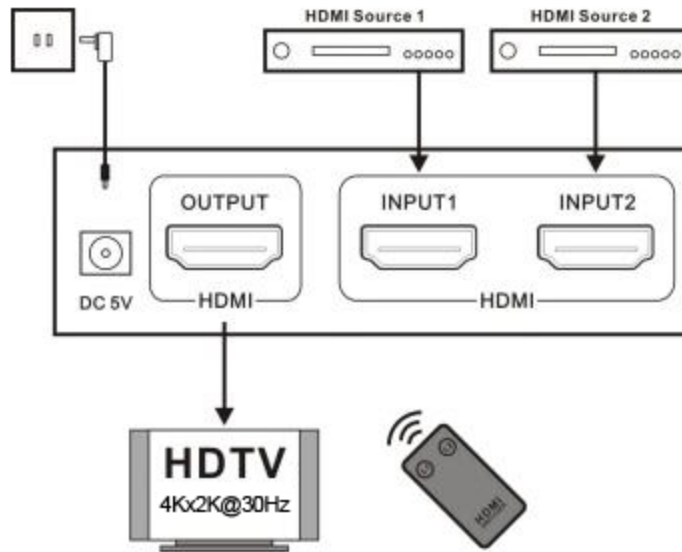

- 6.1 Connect high definition display device such as HDTV TO HDMI Switch's output port.
- 6.2 Connect source device such as DVD and ps3 TO HDMI Switch's input ports.
- 6.3 After all the connections have been successfully done and then power on, you can select the information you want to view or listen