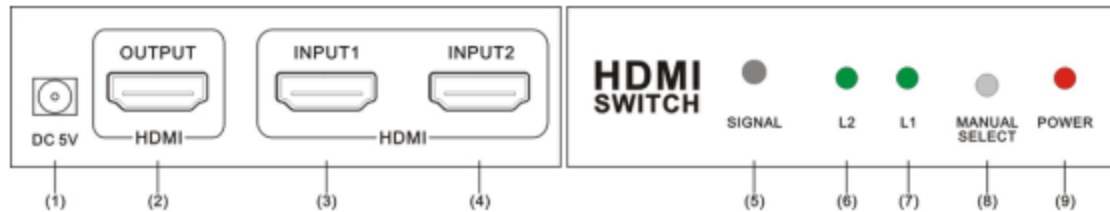

- (1)DC POWER INPUT PORT
- (2)HDMI OUTPUT PORT
- (3)HDMI INPUT PORT 1
- (4)HDMI INPUT PORT 2
- (5)REMOTE CONTROL RECEIVER
- (6)HDMI INPUT 2 INDICATOR
- (7)HDMI INPUT 1 INDICATOR
- (8)INPUT SELECTOR BUTTON
- (9)POWER INDICATOR

6.0 APPLICATION

It switches several routes HDMI signals from source device such as DVD, Satellite Receiver, Set-top Box, DV Camera, A/V Receiver and other HDMI enabled device to high definition display device such as HDTV and HDMI Flat Panel Display.