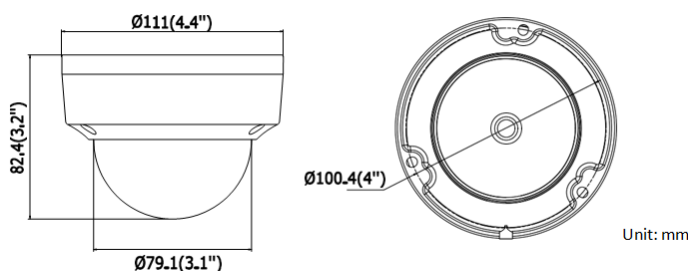

Dimensions

| DS-2CD2155FWD-I | |
|------------------------------|--------------------------------------------------------------------------------------------------------------------------------------------------|
| Camera | |
| Image Sensor | 1/2.9" Progressive Scan CMOS |
| Minimum Illumination | Color: 0.027 lux @(F2.0, AGC ON), 0 lux with IR |
| Shutter Time | 1/3 s to 1/100,000 s |
| Slow Shutter | Supported |
| Lens | 80° (2.8 mm), 63.5° (4 mm), 50° (6 mm), 33° (8 mm) |
| Lens Mount | M12 |
| Iris | F1.6 |
| 3-Axis Adjustment | Pan: 0° to 355°; Tilt: 0° to 75°; Rotate: 0° to 355° |
| Day and Night | IR Cut Filter |
| DNR | 3D DNR |
| Wide Dynamic Range | 120 dB |
| Compression Standard | |
| Video Compression | Main stream: H.265+ / H.265 / H.264+ / H.264; sub stream: H.265+ / H.265 / H.264+ / H.264 / MJPEG; third stream: H.265+ / H.265 / H.264+ / H.264 |
| H.264 Type | Main profile / high profile |
| H.264+ | Support |
| H.265 Type | Main profile |
| H.265+ | Support |
| Video Bit Rate | 32 Kbps to 16 Mbps |
| Image | |
| Maximum Resolution | 2560 × 1920 |
| Main Stream | 20 fps (2560 × 1920), 30 fps (2560 × 1440, 2048 × 1536, 1920 × 1080, 1280 × 720) |
| Sub Stream | 30 fps (640 × 360, 352 × 240) |
| Third Stream | 30 fps (1280 × 720, 640 × 360, 352 × 240) |
| Image Enhancement | BLC / 3D DNR |
| Image Settings | Rotate mode supported. Brightness, contrast, saturation, and sharpness are adjustable via web browser and client software |
| ROI (Region of Interest) | Separate support for one fixed region in main and sub streams |
| Day / Night Switch | Auto / scheduled |
| Network | |
| Network Storage | Support for microSD / SDHC / SDXC card (128G), local storage, NAS (NFS,SMB/CIFS), ANR |
| Alarm Trigger | Motion detection, tampering alarm, network disconnected, IP address conflict, illegal login, HDD full, HDD error |
| Protocols | TCP/IP, UDP, ICMP, HTTP, HTTPS, FTP, DHCP, DNS, DDNS, RTP, RTSP, RTCP, PPPoE, NTP, UPnP, SMTP, SNMP, IGMP, 802.1X, QoS, IPv6 |
| Standard | ONVIF (PROFILE S, PROFILE G), PSIA, CGI, ISAPI |
| General Function | One-key reset, anti-flicker, heartbeat, mirror, password protection, privacy mask, watermark, IP address filter |
| Interface | |
| Communication Interface | 1 RJ45 10M/100M self-adaptive Ethernet port |
| On-board Storage | Built-in microSD / SDHC / SDXC slot, up to 128 GB |
| Smart Feature Set | |
| Behavior Analysis | Line crossing detection, intrusion detection, unattended baggage detection, object removal detection |
| Line Crossing Detection | Cross a pre-defined virtual line, up to 1 pre-defined virtual line supported |
| Intrusion Detection | Enter and loiter in a pre-defined virtual region, up to 1 pre-defined virtual region supported |
| Object Removal Detection | Objects removed from a pre-defined region, such as exhibits on display |
| Unattended Baggage Detection | Objects left over in the pre-defined region such as baggage, purses, and dangerous materials |
| Face Detection | Human face appears in the image can be detected and trigger linkage method |
| General | |
| Operating Conditions | -22° F to 140° F (-30° C to 60° C), Humidity 95% or less (non-condensing) |
| Power | 12 VDC ± 25%, 6.2 W; PoE (802.3af, class 3), 9 W |
| IR Range | Up to 100 ft (30 m) |
| Protection Level | IP67, IK10 |
| Dimensions | Camera: Ø 4.4" x 3.2" (Ø 111 x 82.4 mm); Package: 5.27" x 5.27" x 4.25" (134 mm x 134 mm x 108 mm) |
| Weight | 1.1 lbs (500 g) |