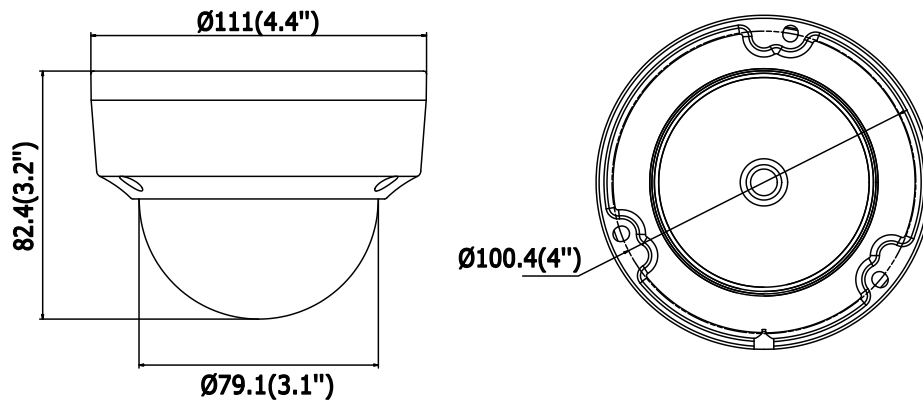

Dimensions

Unit: mm

Accessories

DS-1259ZJ

DS-1272ZJ-110

DS-1272ZJ-110B

DS-1271ZJ-110

DS-1280ZJ-DM18

DS-1276ZJ

DS-1275ZJ

DS-1250ZJ

Distributed by

HIKVISION®

Headquarters

No.555 Qianmo Road, Binjiang District,
Hangzhou 310051, China
T +86-571-8807-5998
overseasbusiness@hikvision.com

Hikvision USA
T +1-909-895-0400
sales.usa@hikvision.com

Hikvision Australia
T +61-2-8599-4233
salesau@hikvision.com

Hikvision India
T +91-22-28469900
sales@pramahikvision.com

Hikvision Canada
T +1-866-200-6690
sales.canada@hikvision.com

Hikvision Thailand
T +662-275-9949
sales.thailand@hikvision.com

Hikvision Europe
T +31-23-5542770
sales.eu@hikvision.com

Hikvision Italy
T +39-0438-6902
info.it@hikvision.com

Hikvision Brazil
T +55 11 3318-0050
Latam.support@hikvision.com

Hikvision Turkey
T +90 (216)521 7070- 7074
sales.tr@hikvision.com

Hikvision Malaysia
T +601-7652-2413
sales.my@hikvision.com

Hikvision UK & Ireland
T +01628-902140
sales.uk@hikvision.com

Hikvision South Africa
Tel: +27 (10) 0351172
sale.africa@hikvision.com

Hikvision France
T +33(0)1-85-330-450
info.fr@hikvision.com

Hikvision Kazakhstan
T +7-727-9730667
nikia.panfilov@hikvision.ru

Hikvision Vietnam
T +84-974270888
sales.vt@hikvision.com

Hikvision UAE
T +971-4-4432090
salesme@hikvision.com

Hikvision Singapore
T +65-6684-4718
sg@hikvision.com

Hikvision Spain
T +34-91-737-16-55
info.es@hikvision.com

Hikvision Tashkent
T +99-87-1238-9438
uzb@hikvision.ru

Hikvision Hong Kong
T +852-2151-1761
info.hk@hikvision.com

Hikvision Russia
T +7-495-669-67-99
saleru@hikvision.com

Hikvision Korea
T +82-[0]31-731-8817
sales.korea@hikvision.com

Hikvision Poland
T +48-22-460-01-50
info.pl@hikvision.com

Hikvision Indonesia
T +62-21-2933759
Sales.Indonesia@hikvision.com

Hikvision Colombia
sales.colombia@hikvision.com