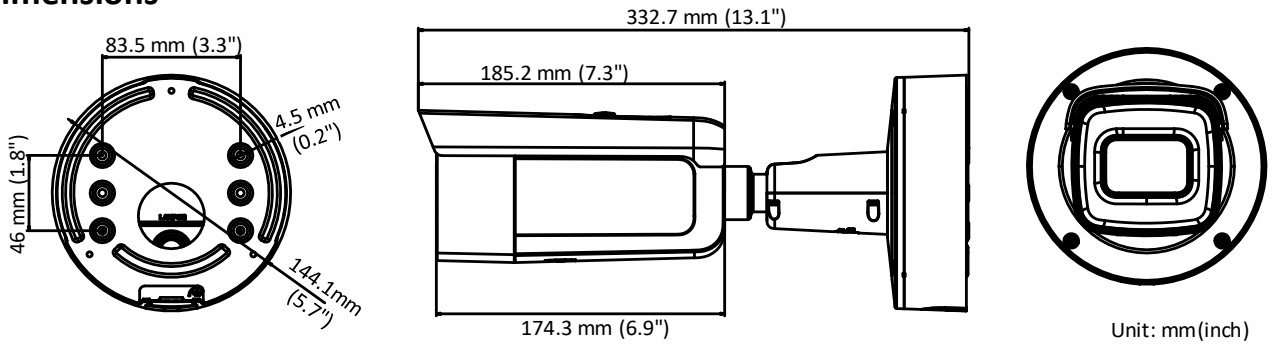

## Specifications

<b>Camera</b>	
Image Sensor	1/2.5" Progressive Scan CMOS
Min. Illumination	Color: 0.008 lux @(F1.2, AGC ON), 0.011 lux @(F1.4, AGC ON), 0 lux with IR
Shutter Speed	1/3 s to 1/100,000 s
Slow Shutter	Yes
Day & Night	IR Cut Filter
Digital Noise Reduction	3D DNR
WDR	120dB
3-Axis Adjustment	Pan: 0° to 360°, tilt: 0° to 90°, rotate: 0° to 360°
<b>Lens</b>	
Focal Length	2.8 to 12 mm
Lens Type	Motorized
Aperture	F1.4
Focus	Auto
FOV	2.8 mm to 12 mm, horizontal FOV: 114° to 32°, vertical FOV: 59° to 18°, diagonal FOV: 141° to 36.5°
Lens Mount	Φ14
<b>IR</b>	
IR Range	Up to 50 m
Wavelength	850nm
<b>Compression Standard</b>	
Video Compression	Main stream: H.265/H.264 Sub stream: H.265/H.264/MJPEG Third stream: H.265/H.264
H.264 Type	Main Profile/High Profile
H.264+	Main stream supports
H.265 Type	Main Profile
H.265+	Main stream supports
Video Bit Rate	32 Kbps to 16 Mbps
Audio Compression	G.711/G.722.1/G.726/MP2L2/PCM
Audio Bit Rate	64Kbps(G.711)/16Kbps(G.722.1)/16Kbps(G.726)/32-192Kbps(MP2L2)
<b>Smart Feature-set</b>	
Behavior Analysis	Line crossing detection, intrusion detection, object removal detection, unattended baggage detection
Exception Detection	Scene change detection
Face Detection	Yes
Region of Interest	Support 1 fixed region for main stream and sub-stream
<b>Image</b>	
Max. Resolution	2688 × 1520
Main Stream	50Hz: 25 fps (2688 × 1520, 2304 × 1296, 1920 × 1080) 60Hz: 30 fps (2688 × 1520, 2304 × 1296, 1920 × 1080)
Sub-Stream	50Hz: 25 fps (640 × 480, 640 × 360, 320 × 240) 60Hz: 30 fps (640 × 480, 640 × 360, 320 × 240)
Third Stream	50Hz: 25 fps (1280 × 720, 640 × 360, 352 × 288) 60Hz: 30 fps (1280 × 720, 640 × 360, 352 × 240)

## Available Model:

DS-2CD2645FWD-IZS (2.8 to 12 mm)

**Dimensions**

**Accessories**

DS-1475ZJ-SUS

Vertical Pole Mount

DS-1476ZJ-SUS

Corner Mount