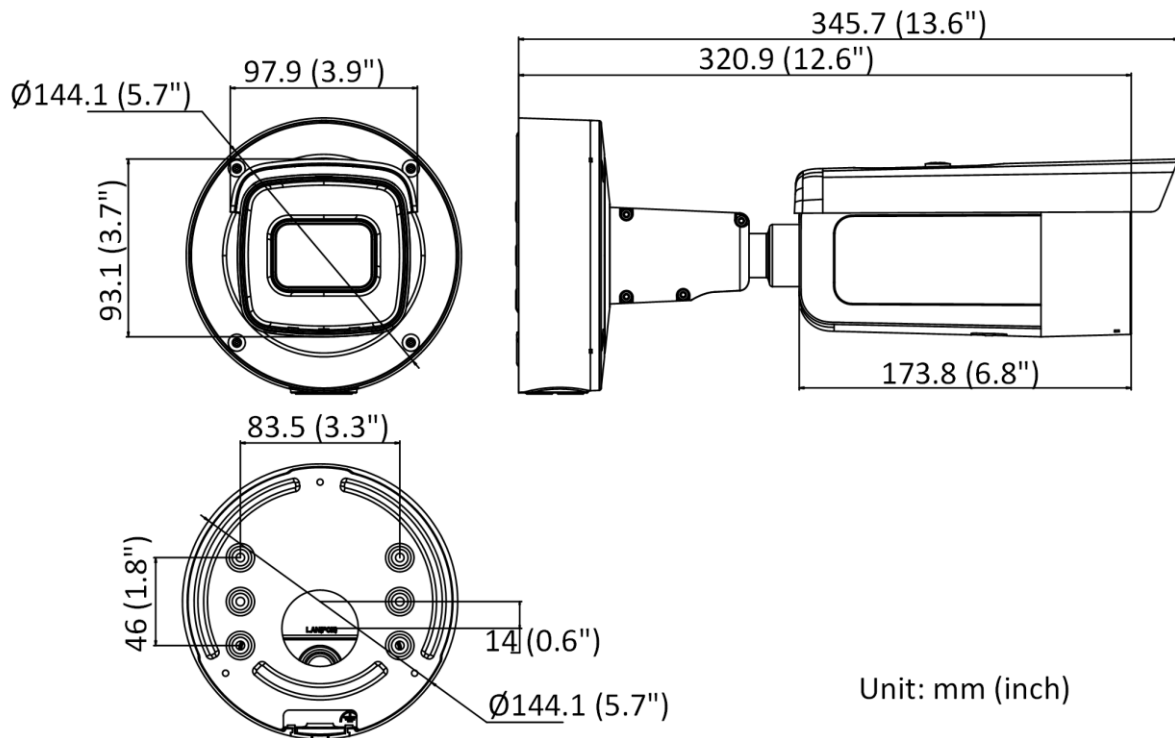

▪ **Dimension**

▪ **Accessory**

▪ **Optional**

DS-1476ZJ-SUS	DS-1275ZJ-S-SUS	DS-2251ZJ
Corner Mount	Vertical Pole Mount	Pendant Mount