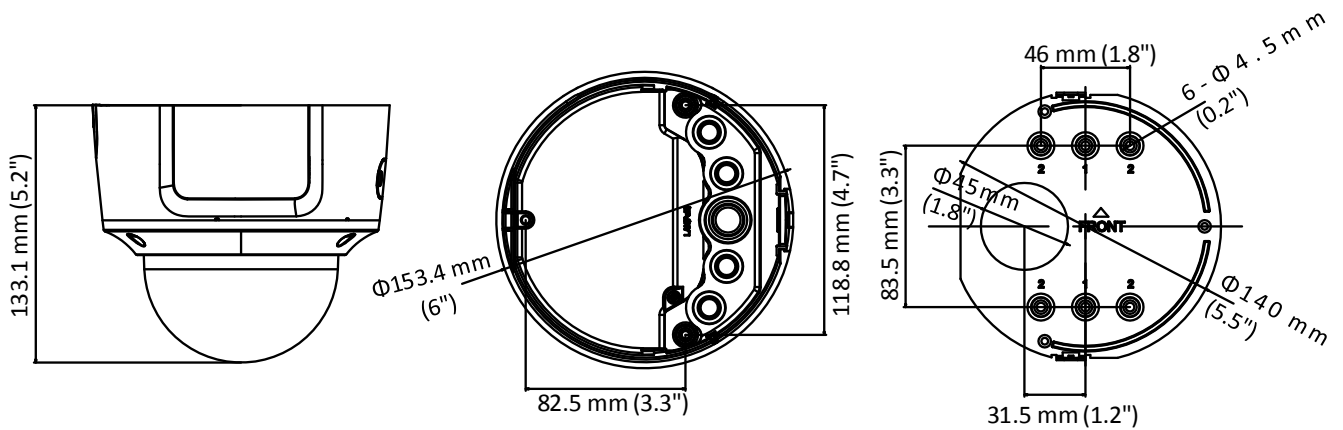

Dimensions

Accessories

DS-1475ZJ-SUS
Vertical Pole Mount

DS-1476ZJ-SUS
Corner Mount

HIKVISION®

Headquarters

No.555 Qianmo Road, Binjiang District,
Hangzhou 310051, China
T +86-571-8807-5998
overseasbusiness@hikvision.com

Hikvision USA
T +1-909-895-0400
sales.usa@hikvision.com

Hikvision Australia
T +61-2-8599-4233
salesau@hikvision.com

Hikvision India
T +91-22-28469900
sales@pramahikvision.com

Hikvision Canada
T +1-866-200-6690
sales.canada@hikvision.com

Hikvision Thailand
T +662-275-9949
sales.thailand@hikvision.com

Hikvision Europe
T +31-23-5542770
sales.eu@hikvision.com

Hikvision Italy
T +39-0438-6902
info.it@hikvision.com

Hikvision Brazil
T +55 11 3318-0050
Latam.support@hikvision.com

Hikvision Turkey
T +90 [216]521 7070- 7074
sales.tr@hikvision.com

Hikvision Malaysia
T +601-7652-2413
sales.my@hikvision.com

Hikvision UK & Ireland
T +01628-902140
sales.uk@hikvision.com

Hikvision South Africa
Tel: +27 [10] 0351172
sale.africa@hikvision.com

Hikvision France
T +33[0]1-85-330-450
info.fr@hikvision.com

Hikvision Kazakhstan
T +7-727-9730667
nikia.panfilov@hikvision.ru

Hikvision Vietnam
T +84-974270888
sales.vt@hikvision.com

Hikvision UAE
T +971-4-4432090
salesme@hikvision.com

Hikvision Singapore
T +65-6684-4718
sg@hikvision.com

Hikvision Spain
T +34-91-737-16-55
info.es@hikvision.com

Hikvision Tashkent
T +99-87-1238-9438
uzb@hikvision.ru

Hikvision Hong Kong
T +852-2151-1761
info.hk@hikvision.com

Hikvision Russia
T +7-495-669-67-99
saleru@hikvision.com

Hikvision Korea
T +82-[0]31-731-8817
sales.korea@hikvision.com

Hikvision Poland
T +48-22-460-01-50
info.pl@hikvision.com

Hikvision Indonesia
T +62-21-2933759
Sales.Indonesia@hikvision.com

Hikvision Colombia
sales.colombia@hikvision.com