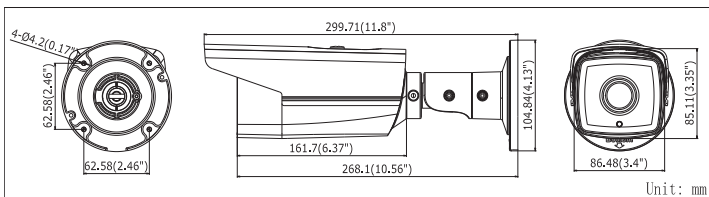

Dimensions

Accessories

Order Model

DS-2CD2T22WD-I5

DS-2CD2T22WD-I5	
Camera	
Image Sensor	1/2.8" progressive scan CMOS
Minimum Illumination	Color: 0.028 @ (f/2.0, AGC on), 0 lux with IR
Shutter Speed	1/3 s to 1/10,000 s
Slow Shutter	Supported
Lens	4 mm, 6 mm options
Angle of View	90° (4 mm), 54° (6 mm)
Lens Mount	M12
Day/Night	IR cut filter with auto switch
Digital Noise Reduction	3D DNR
WDR	120 dB
Pan/Tilt/Rotation	3-axis positioning
Compression Standard	
Video Compression	H.264+/H.264/MJPEG
H.264 Type	Main Profile
Video Bit Rate	256 Kbps to 16 Mbps
Dual Streams	Yes
Image	
Maximum Resolution	1920 × 1080
Frame Rate	30 fps (1920 × 1080, 1280 × 960, 1280 × 720)
Image Settings	Compression, color, saturation, brightness, contrast, sharpness, rotate mode, privacy mask
Backlight Compensation	Yes, zone configured
Day/Night Switch	Auto/schedule/triggered by alarm in
Region of Interest (ROI)	Yes, 4 regions
Analytics	
Smart Features	Line crossing detection (4 lines), intrusion detection (4 regions)
Network	
Network Storage	NAS (supports NFS, SMB/CIFS)
Alarm Triggers	Intrusion detection, line crossing detection, motion detection, dynamic analysis, tampering alarm, network disconnect, IP address conflict, storage exception
Protocols	TCP/IP, UDP, ICMP, HTTP, HTTPS, FTP, DHCP, DNS, DDNS, RTP, RTSP, RTCP, PPPoE, NTP, UPnP, SMTP, SNMP, IGMP, 802.1X, QoS, IPv6, Bonjour
Security	Three level user authentication, password authorization, HTTPS and SSH certificate, IEEE802.1X, basic and digest authentication, watermark, IP address filtering, log-in lockout
Standards	ONVIF (PROFILE S, PROFILE G), PSIA, CGI, ISAPI
Interface	
Communication	1 RJ-45 10M/100M Ethernet port
General	
Operating Conditions	-30° C to 60° C (-22° F to 140° F), humidity 95% or less (non-condensing)
Power	12 VDC ±10%, PoE (802.3af)
Power Consumption	Maximum 7.5 W
IR Range	50 meters (~165 feet)
Ingress Protection	IP66
Dimensions	299.71 mm × 86.48 mm × 85.11 mm (11.8" × 3.4" × 3.35")
Weight	1200 g (2.65 lbs)