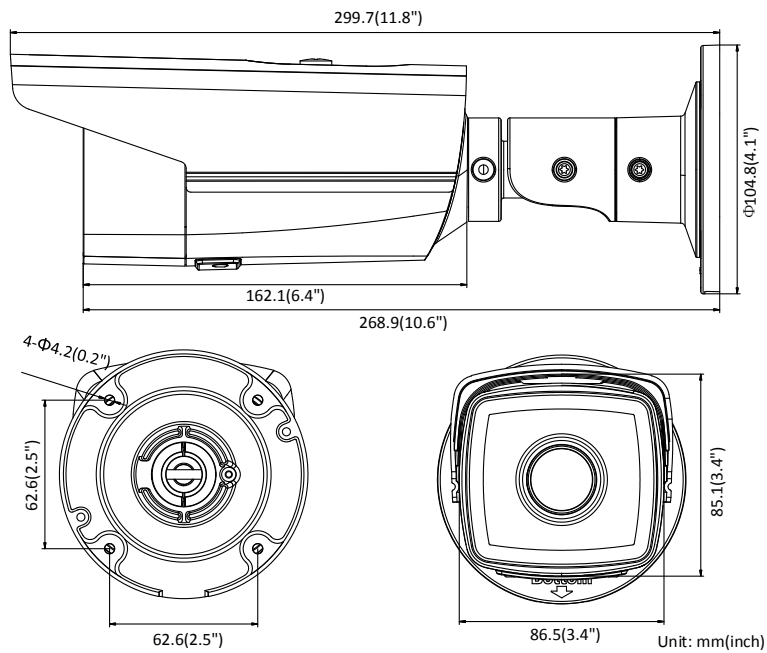

Weight	Camera: 1200 g (2.7 lb.)

Available Models

DS-2CD2T45FWD-I5(2.8/4/6/8/12 mm), DS-2CD2T45FWD-I8(2.8/4/6/8/12 mm)

Dimension

Accessory

DS-1260ZJ(Black)
Junction Box