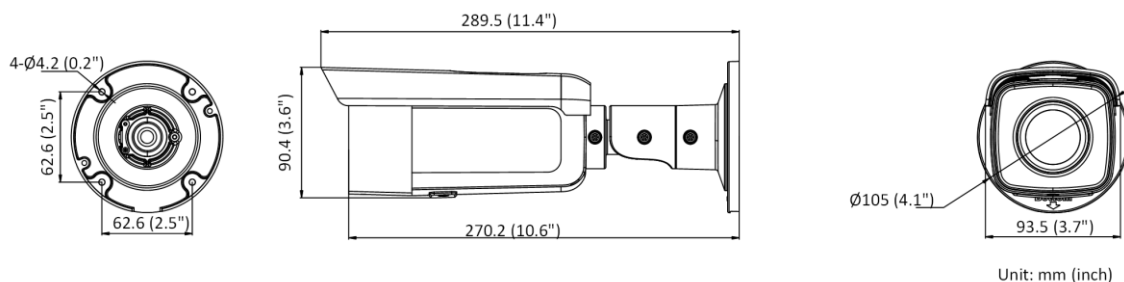

▪ Available Model

DS-2CD2T46G2-2I(2.8mm, 4mm, 6mm)

DS-2CD2T46G2-4I(2.8mm, 4mm, 6mm)

▪ Dimension