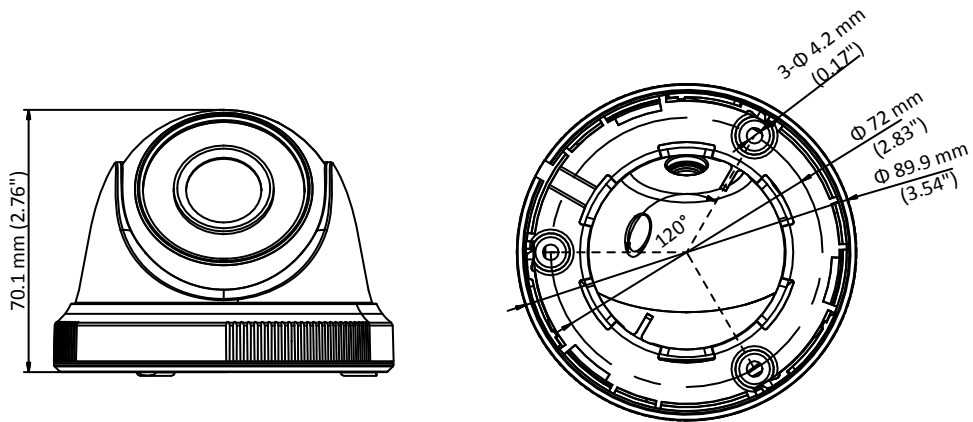

Dimensions